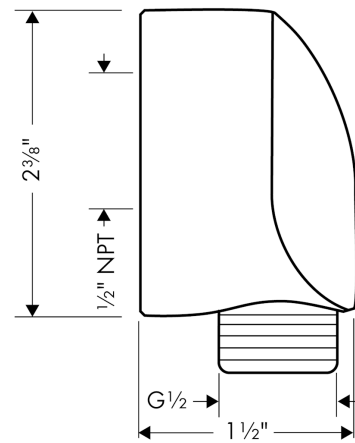

FixFit
Wall Outlet with Check Valves
 Finishes : **chrome** Part no. : **27458003**

Description

Features

- 1/2" NPT
- hose nut: For shower hoses with conical nut on both sides

Product image

Scale drawing

FixFit

Wall Outlet with Check Valves

Finishes : **chrome** Part no. : **27458003**

Exploded drawing

Year of production: >03/07

FixFit

Wall Outlet with Check Valves

Finishes : **chrome** Part no. : **27458003**

Spare parts list

Year of production: >**03/07**

Pos.	Description	Part no.	PC	PU
1	cover	97454000	0	1
2	connection angel	98531001	0	1
3	set of non return valves DW 15	94074000	0	1
4	support element	98557000	0	1