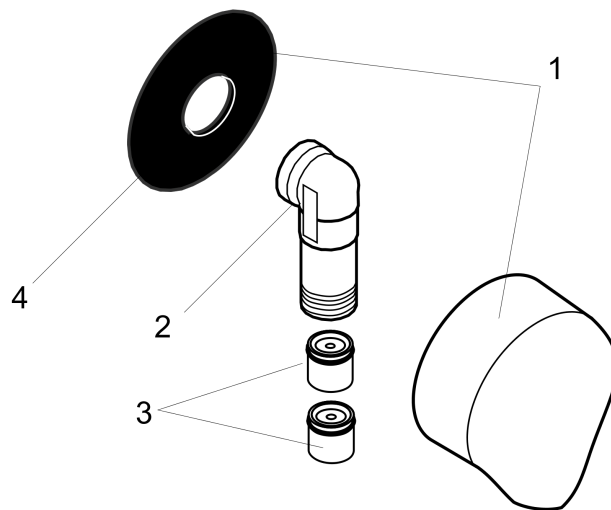

FixFit
Wall Outlet with Check Valves
 Finishes : **chrome** Part no. : **27458003**

Description

Features

- 1/2" NPT
- hose nut: For shower hoses with conical nut on both sides

Product image

Scale drawing

FixFit

Wall Outlet with Check Valves

Finishes : **chrome** Part no. : **27458003**

Exploded drawing

Year of production: >03/07

FixFit

Wall Outlet with Check Valves

Finishes : **chrome** Part no. : **27458003**

Spare parts list

Year of production: >**03/07**

Pos.	Description	Part no.	PC	PU
1	cover	97454000	0	1
2	connection angel	98531001	0	1
3	set of non return valves DW 15	94074000	0	1
4	support element	98557000	0	1