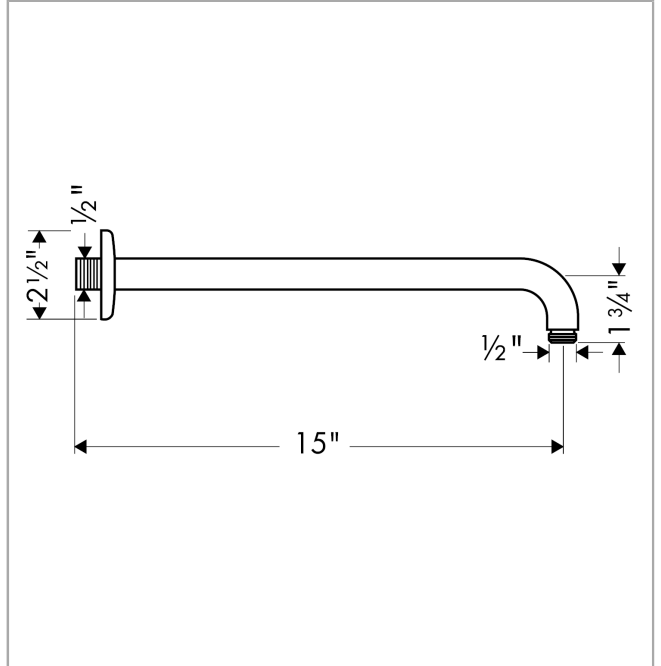

Showerarm Raindance 15"

Finishes : **brushed nickel** Part no. : **27413821**

Description

Features

- length: 389 mm
- Brass
- connection type: 1/2" NPT
- 1/2" NPT
- Escutcheon

Product image

Scale drawing

Showerarm Raindance 15"

Finishes : **brushed nickel** Part no. : **27413821**

Exploded drawing

Year of production: >08/04

Showerarm Raindance 15"

Finishes : **brushed nickel** Part no. : **27413821**

Spare parts list

Year of production: >**08/04**

Pos.	Description	Part no.	PC	PU
1	escutcheon	28454820	0	1