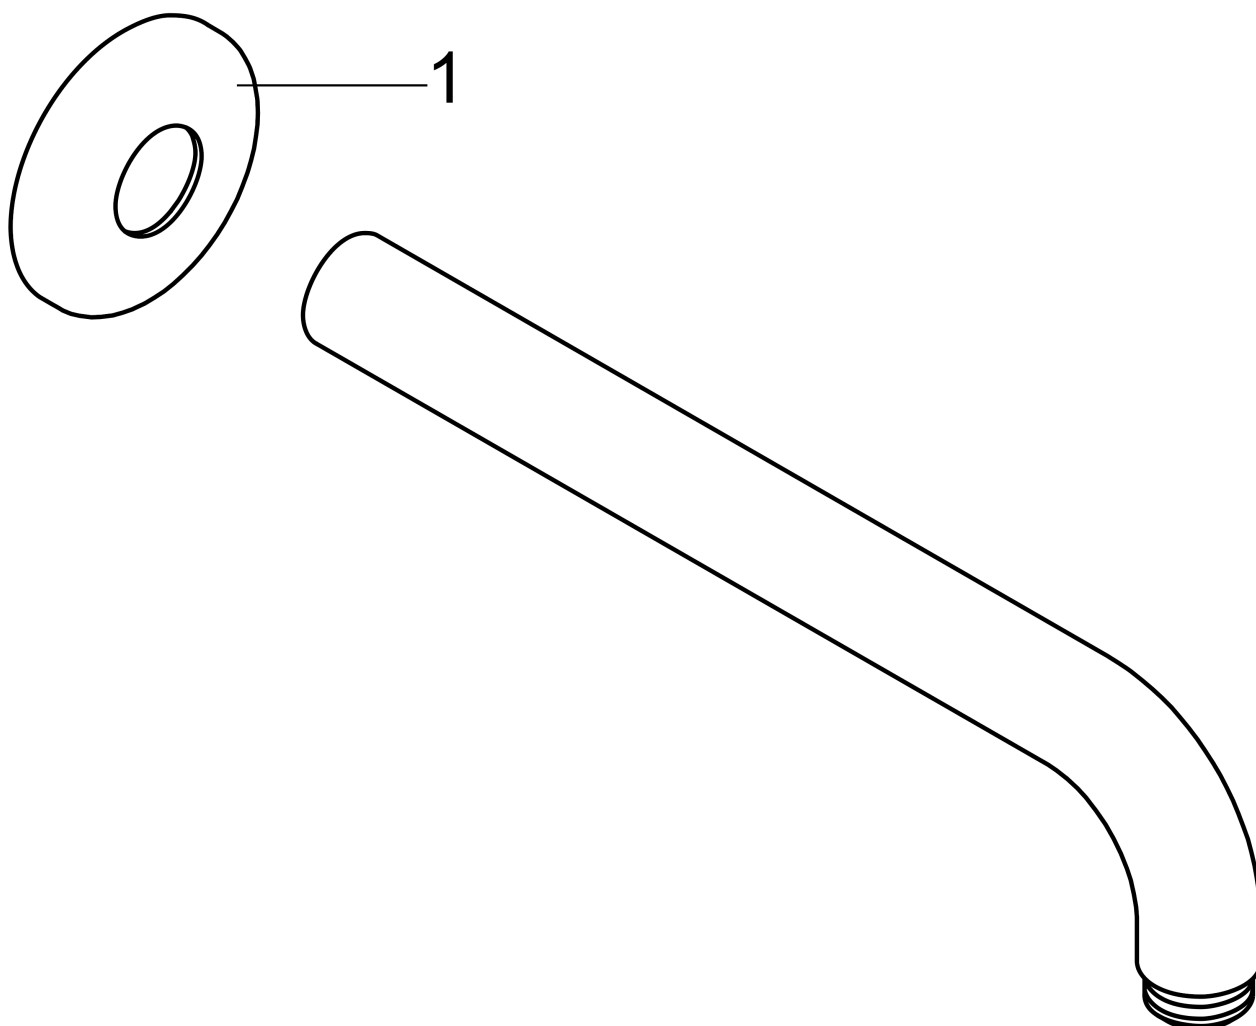

Showerarm Raindance 15"

Finishes : **brushed nickel** Part no. : **27413821**

Description

Features

- length: 389 mm
- Brass
- connection type: 1/2" NPT
- 1/2" NPT
- Escutcheon

Product image

Scale drawing

Showerarm Raindance 15"

Finishes : **brushed nickel** Part no. : **27413821**

Exploded drawing

Year of production: >08/04

Showerarm Raindance 15"

Finishes : **brushed nickel** Part no. : **27413821**

Spare parts list

Year of production: >**08/04**

Pos.	Description	Part no.	PC	PU
1	escutcheon	28454820	0	1