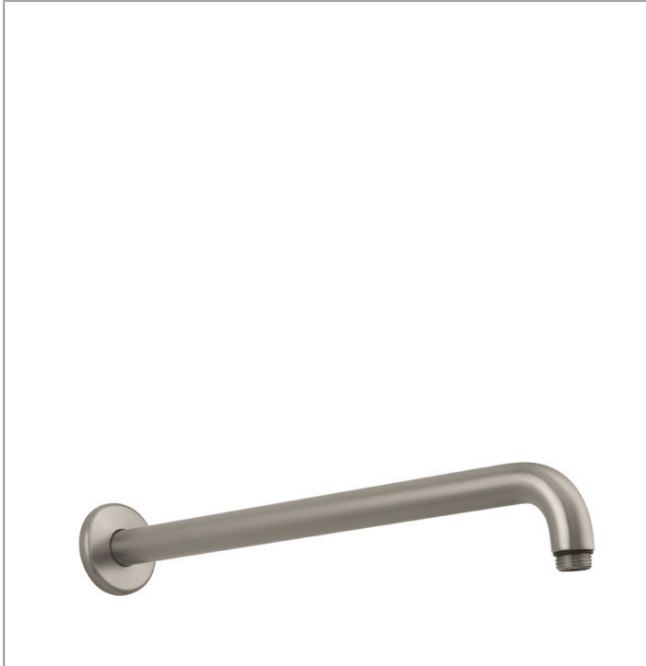

Showerarm Raindance 15"

Finishes : **brushed nickel** Part no. : **27413821**

Description

Features

- length: 389 mm
- Brass
- connection type: 1/2" NPT
- 1/2" NPT
- Escutcheon

Product image

Scale drawing

Showerarm Raindance 15"

Finishes : **brushed nickel** Part no. : **27413821**

Exploded drawing

Year of production: >08/04

Showerarm Raindance 15"

Finishes : **brushed nickel** Part no. : **27413821**

Spare parts list

Year of production: >**08/04**

Pos.	Description	Part no.	PC	PU
1	escutcheon	28454820	0	1