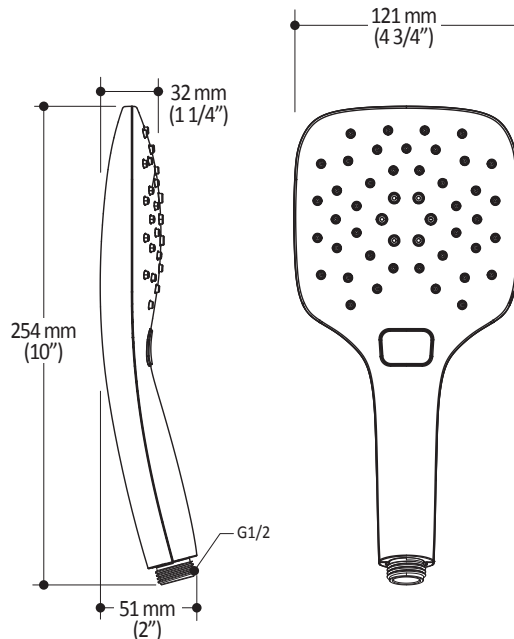

ONCE UPON A TIME...WATER®

102860 PLUS: 2-Jet Handshower

SPÉCIFICATIONS

Features

- Dimension: 121 mm (4 3/4")
- Anti-scale system with soft sprays
- Male water inlet G1/2
- 2 functions
- Plastic construction

Colors (Finishes)

- Chrome: 102860-110
- Brushed Nickel PVD: 102860-120

Certifications

The specified model meets or exceeds the following standards;

CSA B125.1
ASME A112.18.1

Packaging

- **Dimensions:**
325 mm x 280 mm x 45 mm
(12 3/4" x 11" x 1 3/4")
- **Volume:** 0.004 cu m (0.14 cu ft)
- **Total weight:** 0.4 kg (0.88 lb)

Maximum flow rate

- 9.5 liters/min. (2.5 gallons/min.)
at 80 psi

Installation Notes

This product must be installed following the installation instructions provided.

WARRANTY

Kalia Inc. guarantees all aspects of its products to be free of defects in material and workmanship for normal residential use. **Refer to the warranty included with the Kalia products for details.**

Product dimensions:

Important: Dimensions are approximated and are subject to changes. Please refer to the installation instructions.

ONCE UPON A TIME...WATER®

1355, 2nd Street, Industrial Park
Sainte-Marie (Québec)
Canada G6E 1G9