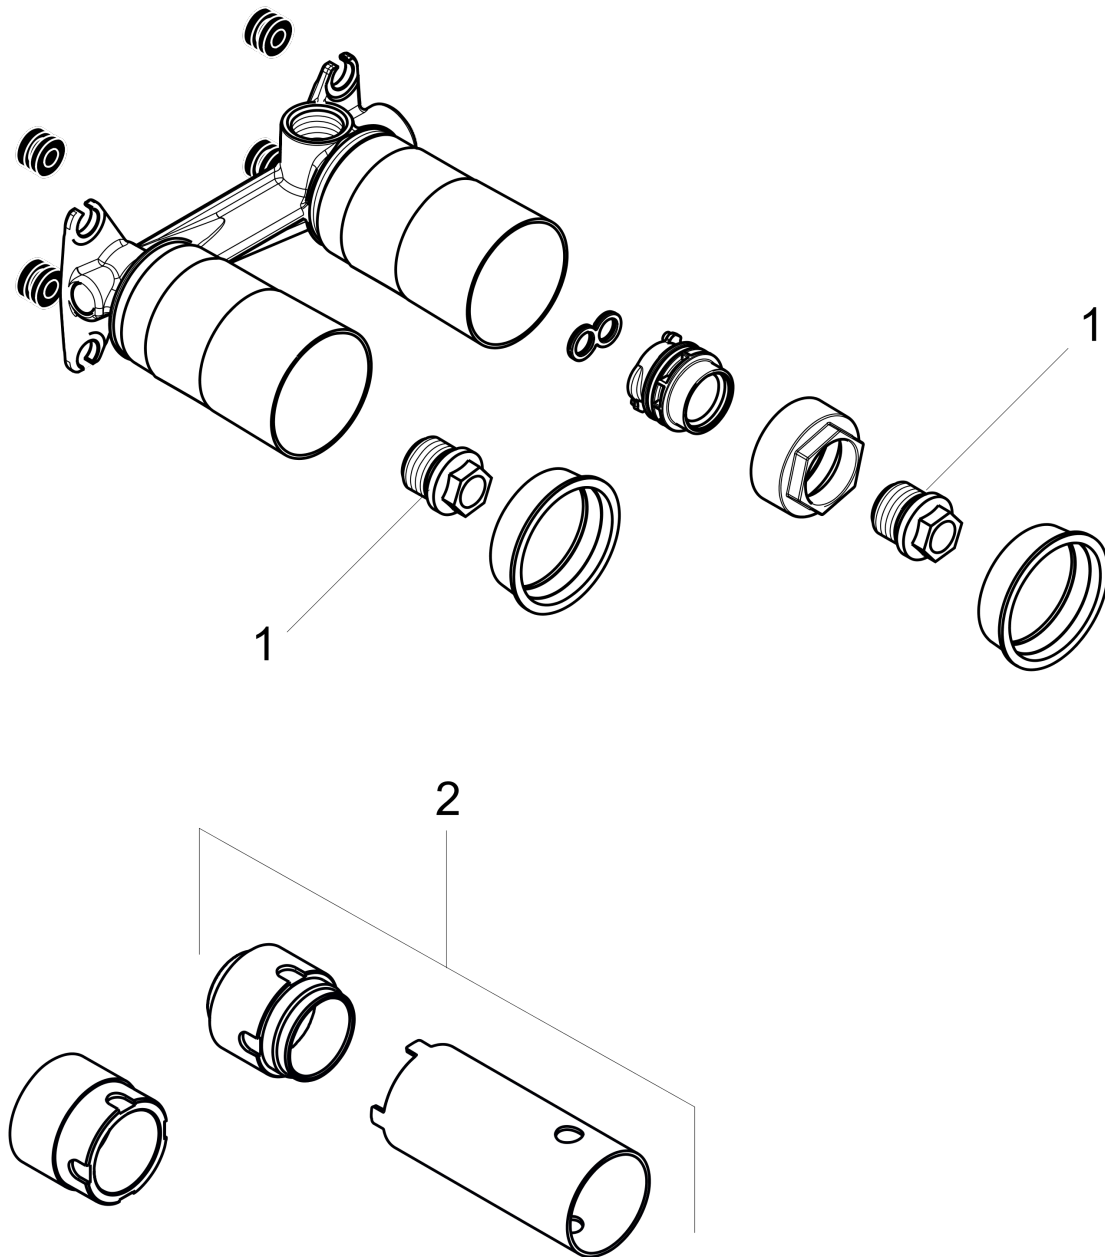

Rough, Wall-Mounted Single-Handle Faucet

Finishes : n.a. Part no. : 13622181

Description

Features

- Install valve left or right
- 1/2" NPT

Product image

Scale drawing

Rough, Wall-Mounted Single-Handle Faucet
 Finishes : n.a. Part no. : 13622181

Exploded drawing

Year of production: >12/09

Rough, Wall-Mounted Single-Handle Faucet

Finishes : n.a. Part no. : 13622181

Spare parts list

Year of production: >12/09

Pos.	Description	Part no.	PC	PU
1	O-ring 18x2	98181000	0	1
2	extension set 25 mm for 13622180	31971000	0	1
a	O-ring 18x2,5	98139000	0	1