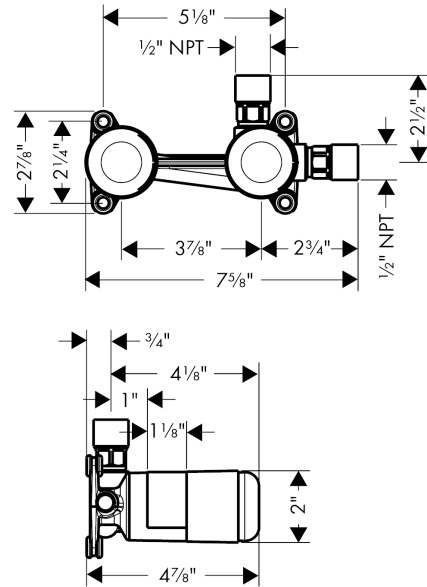

Rough, Wall-Mounted Single-Handle Faucet

Finishes : n.a. Part no. : 13622181

Description

Features

- Install valve left or right
- 1/2" NPT

Product image

Scale drawing

Rough, Wall-Mounted Single-Handle Faucet
 Finishes : n.a. Part no. : 13622181

Exploded drawing

Year of production: >12/09

Rough, Wall-Mounted Single-Handle Faucet

Finishes : n.a. Part no. : 13622181

Spare parts list

Year of production: >12/09

Pos.	Description	Part no.	PC	PU
1	O-ring 18x2	98181000	0	1
2	extension set 25 mm for 13622180	31971000	0	1
a	O-ring 18x2,5	98139000	0	1