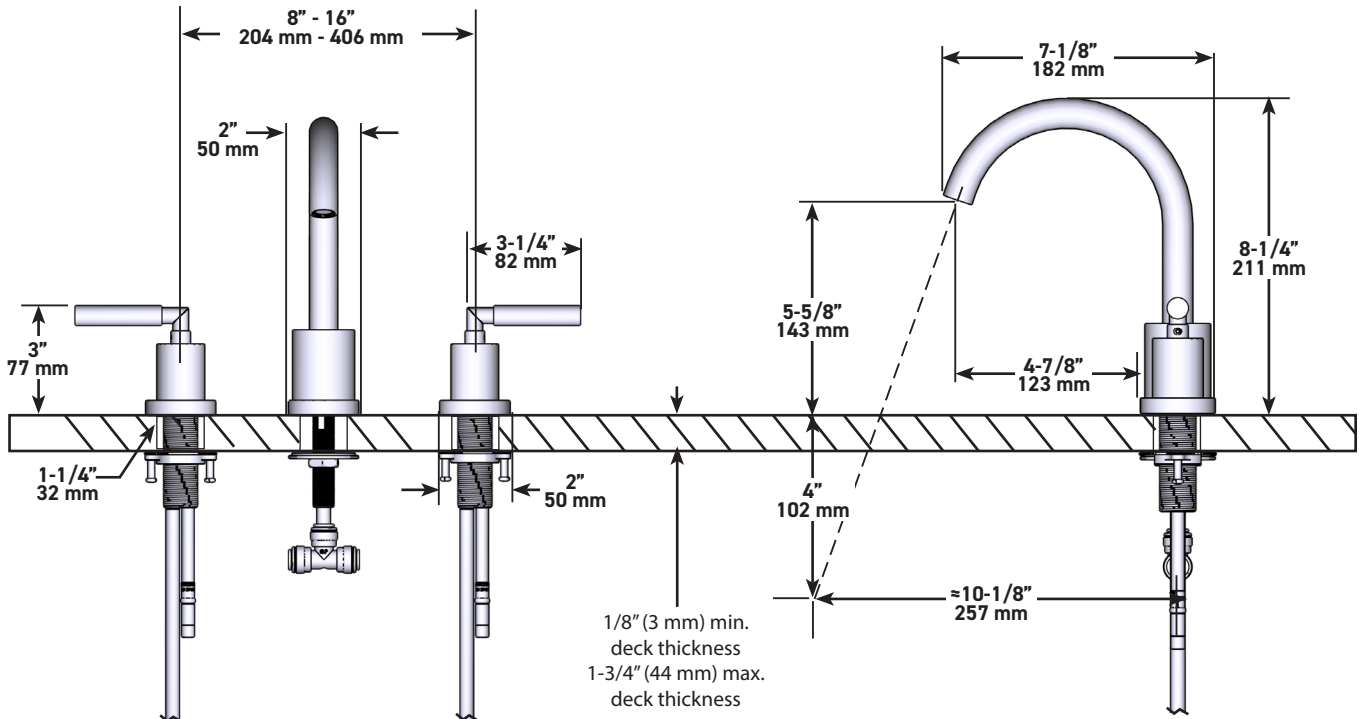

DESCRIPTION

- Ceramic cartridge
- 3/8" speedway compression
- Push drain

FLOW

- 4.5 L/min, 1.2 gpm (US) 60psi *
- 1.9 L/min, 0.5 gpm (US) 60psi (SY08L-05)
- *EPA certification applicable to the indicated model only*

Sylla

8" Lavatory Faucet

MODELS: SY08L Series

C: Chrome

BN: Brushed Nickel (PVD)

U.S.A.
HOUSEOFROHL.COM
1-800-777-9762

QUEBEC / MARITIMES / WESTERN CANADA
QUÉBEC / MARITIMES / OUEST CANADIEN
QUEBEC / MARITIMOS / CANADA OCCIDENTAL
HOUSEOFROHL.CA
1-866-473-8442