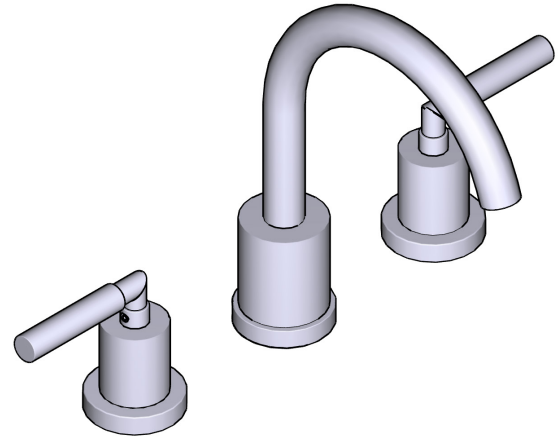

DESCRIPTION

- Ceramic cartridge
- 3/8" speedway compression
- Push drain

FLOW

- 4.5 L/min, 1.2 gpm (US) 60psi *
- 1.9 L/min, 0.5 gpm (US) 60psi (SY08L-05)
- *EPA certification applicable to the indicated model only*

Sylla

8" Lavatory Faucet

MODELS: SY08L Series

C: Chrome

BN: Brushed Nickel (PVD)

U.S.A.
HOUSEOFROHL.COM
1-800-777-9762

QUEBEC / MARITIMES / WESTERN CANADA
QUÉBEC / MARITIMES / OUEST CANADIEN
QUEBEC / MARITIMOS / CANADA OCCIDENTAL
HOUSEOFROHL.CA
1-866-473-8442