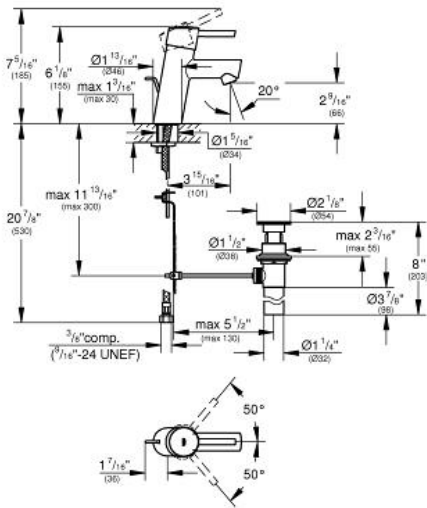

CONCETTO

Single-Handle Bathroom Faucet S-Size

MODEL # 3427000A

GROHE CANADA, INC. | 5900 Avebury Road, Mississauga, Ontario, Canada L5R 3M3
 Phone: 905-271-2929 | Fax: 905-271-9494 | info@grohe.ca

Pure Freude
an Wasser

ADA

Product Description:

CONCETTO

Single-Handle Bathroom Faucet S-Size

Standard Specification:

- GROHE EcoJoy technology for less water and perfect flow
- Single hole installation
- Metal lever handle
- GROHE SilkMove 28 mm ceramic cartridge
- GROHE StarLight chrome finish
- Flow control
- Includes waste-set drain assembly
- Stainless steel flex lines
- Temperature limiter
- Max flow rate: 1.2 gpm (4.56 L/min)