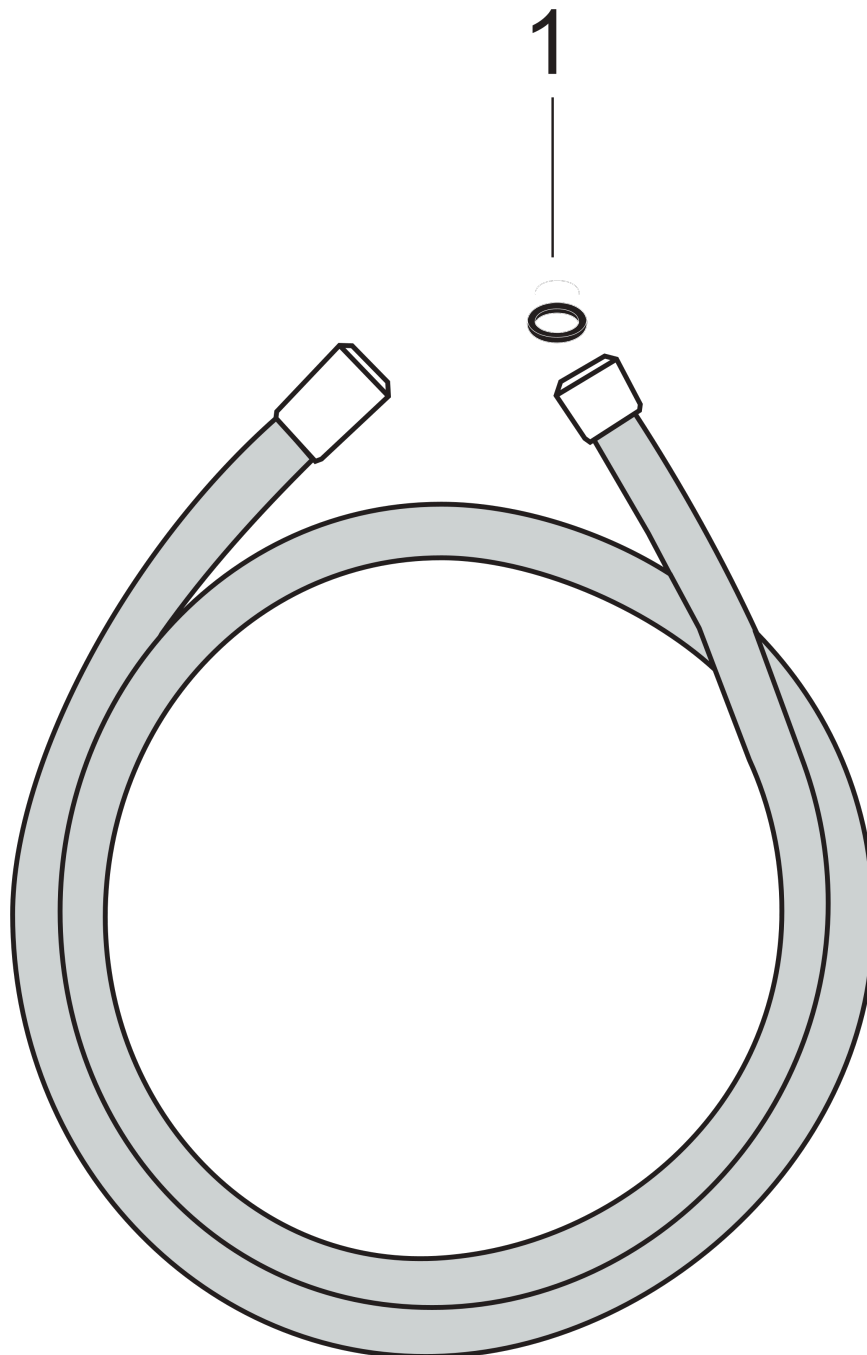

Techniflex

Handshower Hose Techniflex, 80"

Finish: **Brushed Nickel** Part no. : **28274820**

Description

Features

- High-quality shower hose
- Pivot connector prevents hose from tangling
- Kink-protected
- Connection thread: 1/2"

Compliance / Sustainability

Product image

Scale drawing

Techniflex
Handshower Hose Techniflex, 80"
 Finish: **Brushed Nickel** Part no. : **28274820**

Exploded drawing

Year of production: >11/16

Techniflex

Handshower Hose Techniflex, 80"

Finish: **Brushed Nickel** Part no. : **28274820**

Spare parts list

Year of production: >11/16

Pos.	Description	Part no.	PC	PU
1	seal	98058000	0	1