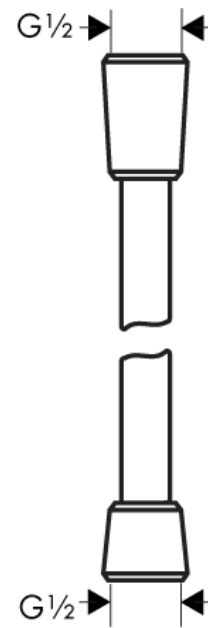

Techniflex

Handshower Hose Techniflex, 80"

Finish: **Brushed Nickel** Part no. : **28274820**

Description

Features

- High-quality shower hose
- Pivot connector prevents hose from tangling
- Kink-protected
- Connection thread: 1/2"

Compliance / Sustainability

Product image

Scale drawing

Techniflex
Handshower Hose Techniflex, 80"
 Finish: **Brushed Nickel** Part no. : **28274820**

Exploded drawing

Year of production: >11/16

Techniflex

Handshower Hose Techniflex, 80"

Finish: **Brushed Nickel** Part no. : **28274820**

Spare parts list

Year of production: >11/16

Pos.	Description	Part no.	PC	PU
1	seal	98058000	0	1