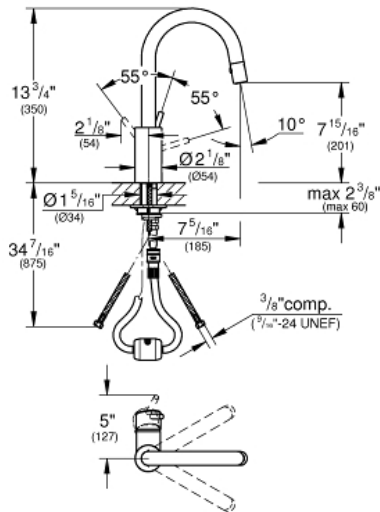

CONCETTO  
Single-Handle Kitchen Faucet  
MODEL # 31479000

Pure Freude  
an Wasser

GROHE CANADA, INC. | 5900 Avebury Road, Mississauga, Ontario, Canada L5R 3M3  
Phone: 905-271-2929 | Fax: 905-271-9494 | info@grohe.ca

**Product Description:**  
**CONCETTO**  
**Single-Handle Kitchen Faucet**

- Standard Specification:**
- For bar sinks
  - **GROHE SilkMove** ceramic cartridge
  - Adjustable flow rate limiter
  - Swivel tubular spout
  - Swivel area 360°
  - Protected against backflow
  - Stainless steel flex lines
  - Quick installation system

- Applicable Codes & Standards:**
- Energy Policy Act of 1992
  - NSF 61
  - ASME A112.18.1/CSA B125.1
  - US Federal and State material regulations
  - ICC/ANSI A117.1
  - CalGreen

**Color:**  
 31479000 StarLight Chrome