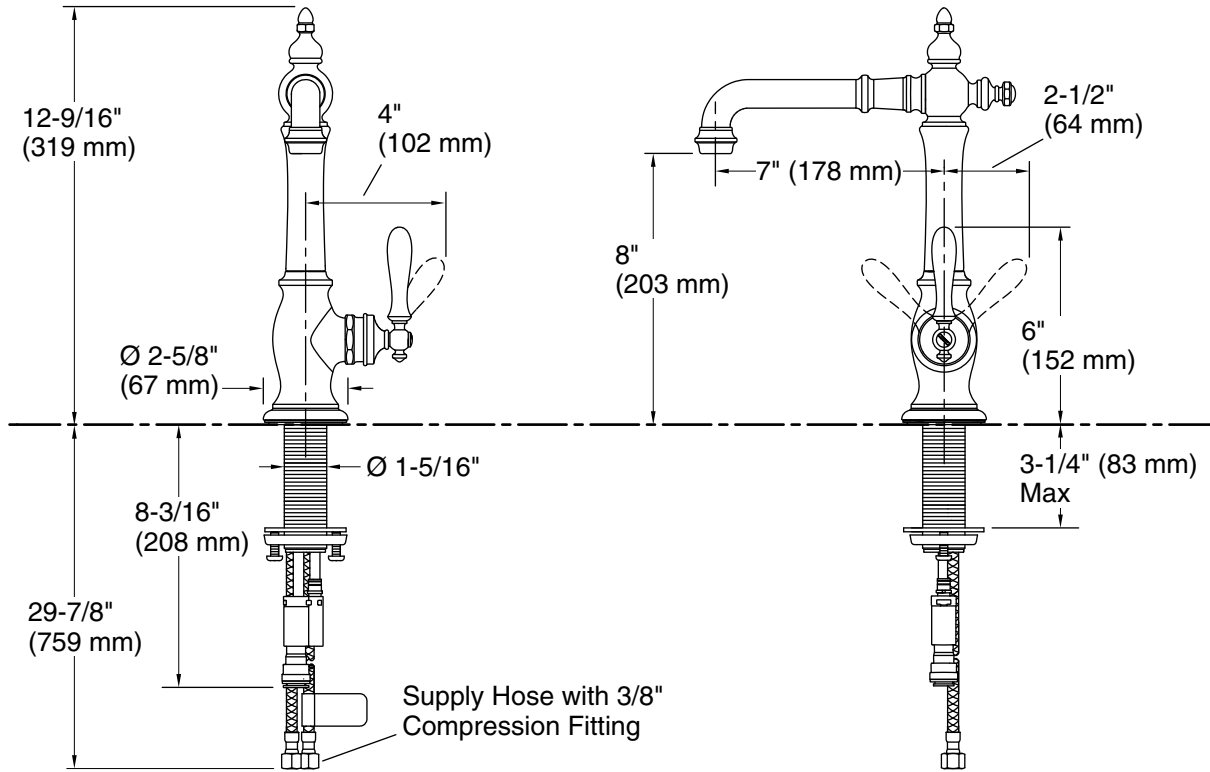

## Technical Information

All product dimensions are nominal.

### Spout:

Spout reach: 7" (178 mm)