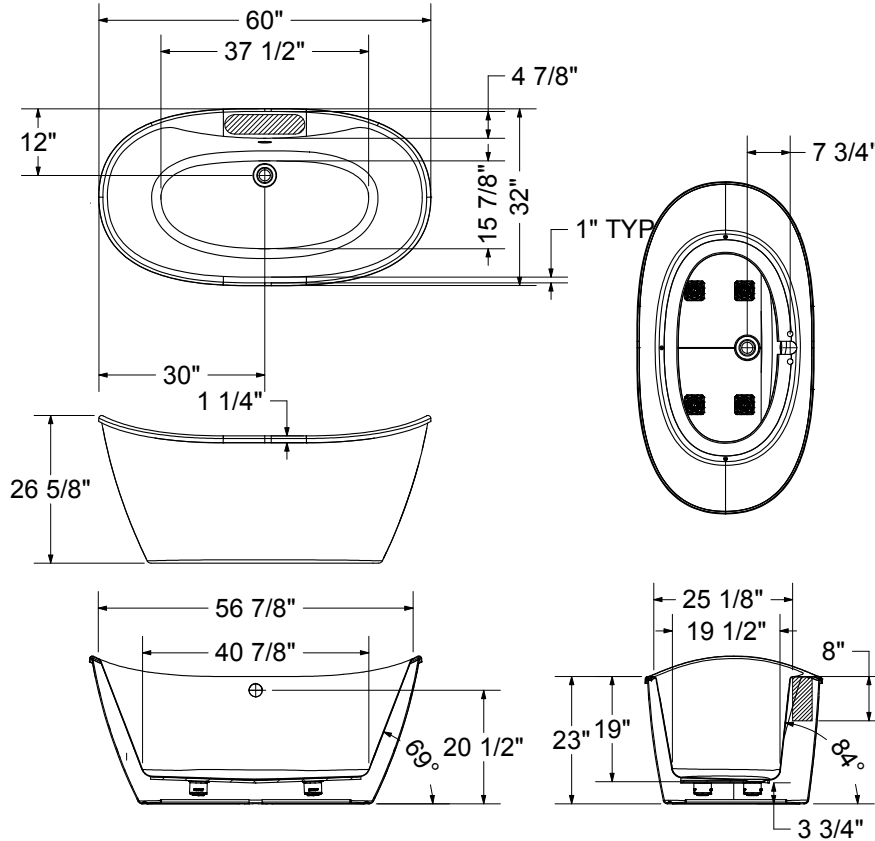

Delsia 6032

Model number:

106192

Dimensions: 60" x 32" x 27"

Installation: FreeStanding

Material: AcrylX™ Ap-

Standard Features:

- 2-piece bathtub with symmetrical look and concealed seam
- Ample deck space for faucet installation
- Maximized bathing well, raised backrest and off-center drain
- Above-the-Floor Rough (AFR) and F² Drain compatible
- MAAX innovative leveling legs for easy installation

Model number:

106192

Dimensions: 60" x 32" x 27"

Installation: FreeStanding

Material: AcrylIX™ Ap-

1

(): Recommended faucet area of 15" (L) x 3-1/2" (W).
Depth recommended for straight pipes 8".

All dimensions are approximate. Structure measurements must be verified against the unit to ensure proper fit.

Dimensions:

60 x 32 x 26 5/8 in.
(1524 x 813 x 676 mm)

Water capacity:

40 gallons - 182 liters

Weight:

95 lbs - 43.08 kg

Bathing well:

56 7/8 X 25 1/8 in.
(1445 X 638 mm)

Deep sump height:

18 1/2 in. - 470 mm

Deck width:

4 7/8 in. - 124 mm

Drain location:

Center

Project:

Contractor: