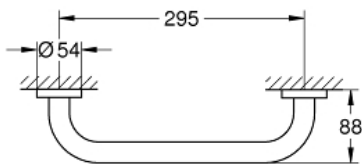

ESSENTIALS
Grip bar
MODEL # 40421001

Pure Freude
an Wasser

GROHE

Product Description:
ESSENTIALS
Grip bar

Standard Specification:

- Material: Metal
- 13.7" (functional length 11.6")
- Concealed fastening
- **GROHE StarLight** chrome finish