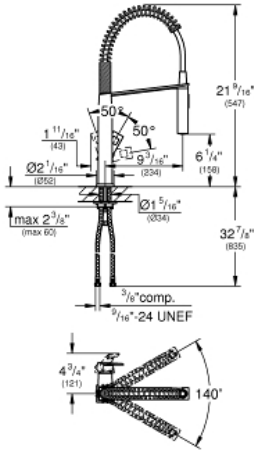

Product Description:
EUROCUBE
Single-Handle Kitchen Faucet

Standard Specification:

- Single hole installation
- **GROHE StarLight** finish
- **GROHE SilkMove** 28 mm ceramic cartridge
- Locking Push Button Control - to switch from regular flow to spray
- Adjustable flow rate limiter
- Swivel spout
- Swivel area 140°
- Protected against backflow
- Stainless steel flex lines
- Quick installation system