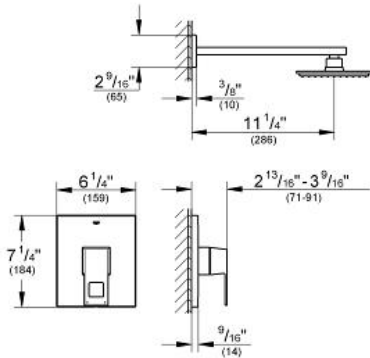

EUROCUBE Pressure Balance Valve Bathtub/ Shower Combo Faucet

MODEL # 23148000

GROHE CANADA, INC. | 5900 Avebury Road, Mississauga, Ontario, Canada L5R 3M3
Phone: 905-271-2929 | Fax: 905-271-9494 | info@grohe.ca

Pure Freude
an Wasser

GROHE

ADA

Product Description:

EUROCUBE

Pressure Balance Valve Bathtub/Shower Combo Faucet

Standard Specification:

- Consisting of:
- For use with GrohSafe Rough-In Valve (35 015 000)
- Eurocube Pressure Balance Valve Trim (19 899 000)
- Shower arm
- **GROHE StarLight** chrome finish

Applicable Codes & Standards:

- Energy Policy Act of 1992
- ASME A112.18.1/CSA B125.1
- ICC/ANSI A117.1

Color:

- ☐ 23148000 StarLight Chrome