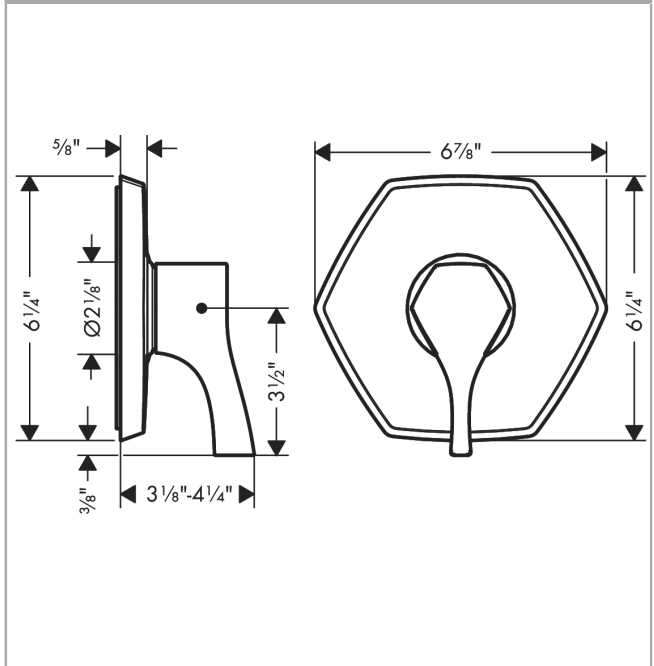

Locarno
Pressure Balance Trim
 Finish: **matte black** Part no. : **04822670**

Description

Features

- Temperature and volume control for 1 outlet
- Maximum flow rate (at 3 bar): 20.6 l/min
- Connection type: base set

Compliance / Sustainability

Product image

Scale drawing

Locarno
Pressure Balance Trim
 Finish: **matte black** Part no. : **04822670**

Exploded drawing

Year of production: >03/21

Locarno

Pressure Balance Trim

Finish: **matte black** Part no. : **04822670**

Spare parts list

Year of production: >03/21

Pos.	Description	Part no.	PC	PU
1	O-ring 16x2	98133000	0	1
2	set of screws	96525000	0	1
3	cartridge, assy	88727000	0	1
4	holder for escutcheon	98793000	0	1
5	set of fixing screws	96454000	0	1
6	sleeve	88765670	0	1
7	escutcheon	93912671	0	1
8	handle	93911671	0	1
a	extension 25 mm	13595000	0	1