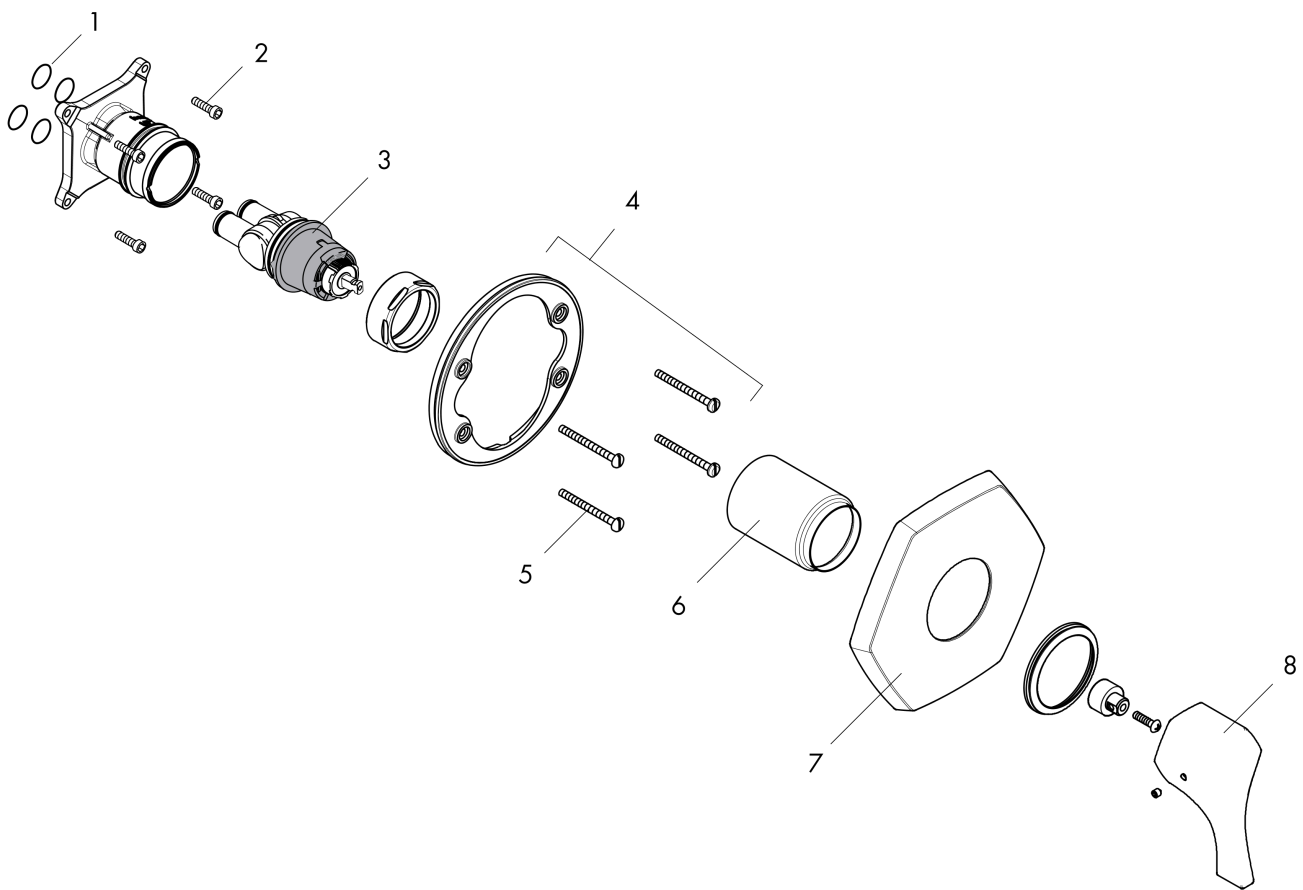

Locarno
Pressure Balance Trim
 Finish: **matte black** Part no. : **04822670**

Description

Features

- Temperature and volume control for 1 outlet
- Maximum flow rate (at 3 bar): 20.6 l/min
- Connection type: base set

Compliance / Sustainability

Product image

Scale drawing

Locarno
Pressure Balance Trim
 Finish: **matte black** Part no. : **04822670**

Exploded drawing

Year of production: >03/21

Locarno

Pressure Balance Trim

Finish: **matte black** Part no. : **04822670**

Spare parts list

Year of production: >03/21

Pos.	Description	Part no.	PC	PU
1	O-ring 16x2	98133000	0	1
2	set of screws	96525000	0	1
3	cartridge, assy	88727000	0	1
4	holder for escutcheon	98793000	0	1
5	set of fixing screws	96454000	0	1
6	sleeve	88765670	0	1
7	escutcheon	93912671	0	1
8	handle	93911671	0	1
a	extension 25 mm	13595000	0	1