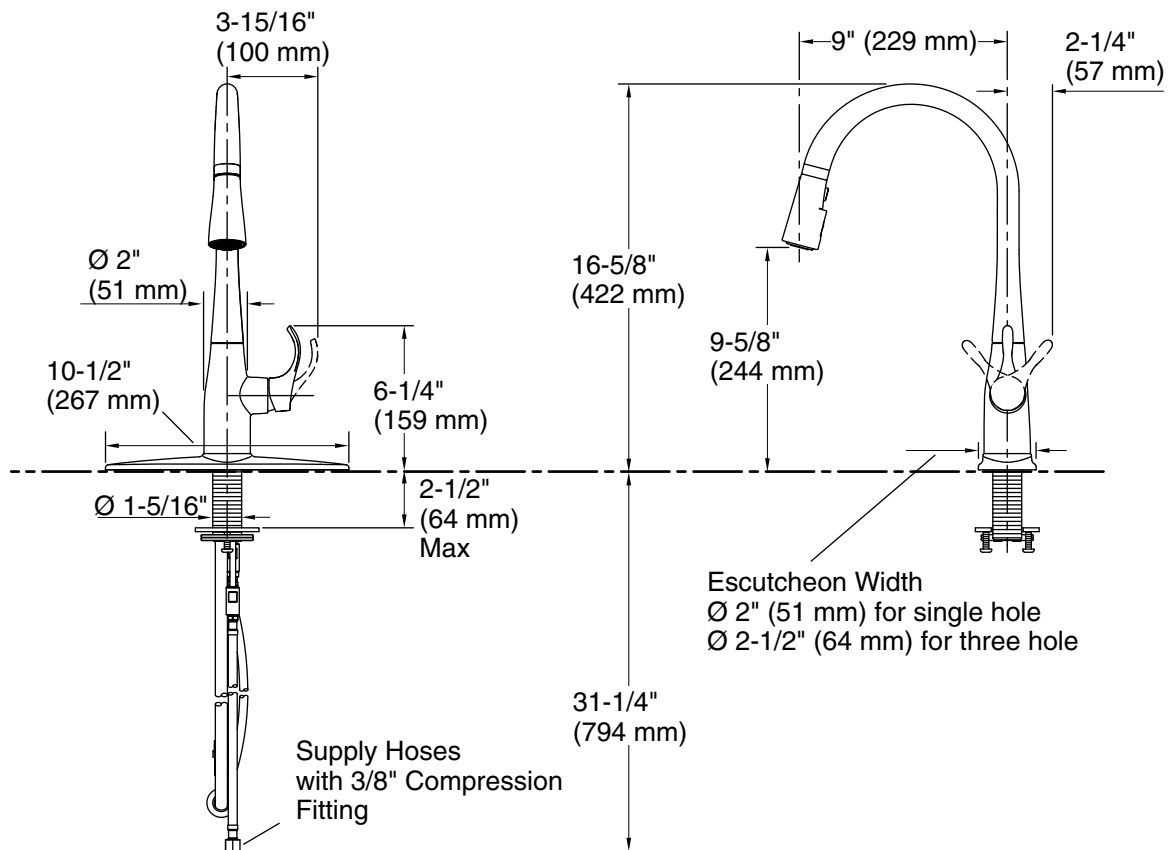

### Technical Information

All product dimensions are nominal.

#### Spout:

Spout reach: 9" (229 mm)