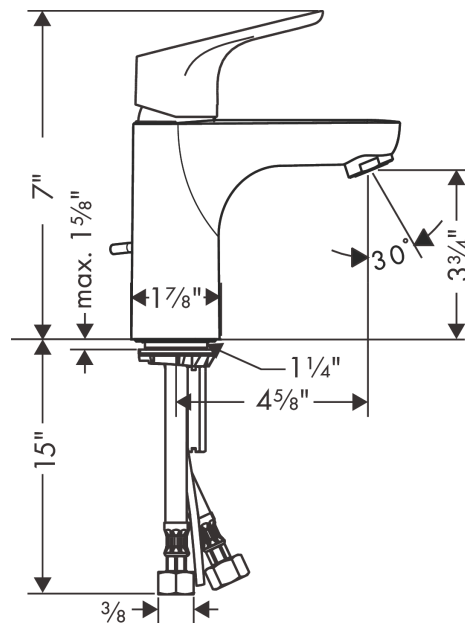

Focus

Single-Hole Faucet 100 with Pop-Up Drain, 1.2 GPM

Finishes : **chrome** Part no. : **04371000**

Description

Features

- Spray modes: Aerated spray
- Flow: 1.2 GPM (4.5 L/Min)
- Ceramic cartridge
- Includes pop-up drain

Technology

Product image

Scale drawing

Focus
Single-Hole Faucet 100 with Pop-Up Drain, 1.2 GPM
 Finishes : **chrome** Part no. : **04371000**

Exploded drawing

Year of production: >07/16

Focus

Single-Hole Faucet 100 with Pop-Up Drain, 1.2 GPM

Finishes : **chrome** Part no. : **04371000**

Spare parts list

Year of production: >07/16

Pos.	Description	Part no.	PC	PU
1	handle	98532000	0	1
2	screw cover	96338000	0	1
3	flange	97406000	0	1
4	nut	97209000	0	1
5	cartridge, assy	95646001	0	1
6	locking screw for handle	95140000	0	1
7	seal	95008000	0	1
8	adapter for cartridge	98750000	0	1
9	O-Ring 30x2	98186000	0	1
10	O-ring 35x2	92604000	0	1
11	aerator M24x1 (4,5 l/min)	92877000	0	1
12	seal Ø 42	98722000	0	1
13	fixing set	88508000	0	1
14	connection hose 18½" M8x0,75 3/8"	96321001	0	1
15	pull rod	96657000	0	1
a	pop up waste	88509000	0	1