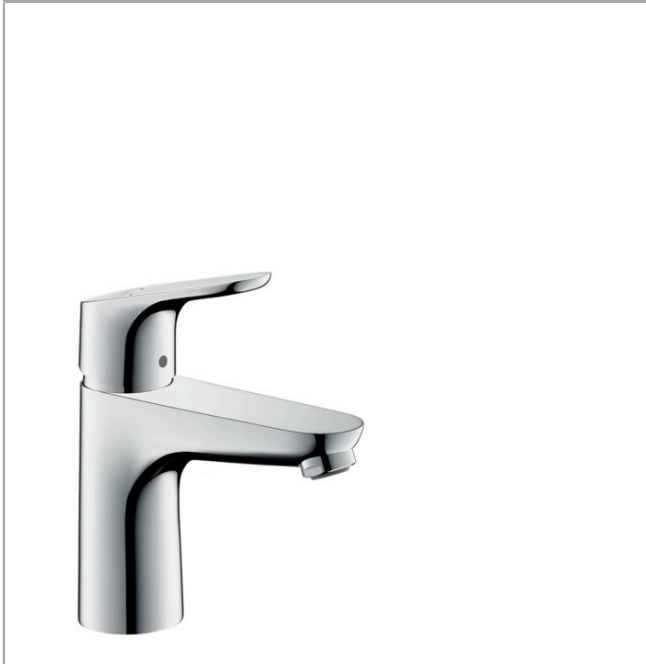

Focus

Single-Hole Faucet 100 with Pop-Up Drain, 1.2 GPM

Finishes : **chrome** Part no. : **04371000**

Description

Features

- Spray modes: Aerated spray
- Flow: 1.2 GPM (4.5 L/Min)
- Ceramic cartridge
- Includes pop-up drain

Technology

Product image

Scale drawing

Focus
Single-Hole Faucet 100 with Pop-Up Drain, 1.2 GPM
 Finishes : **chrome** Part no. : **04371000**

Exploded drawing

Year of production: >07/16

Focus

Single-Hole Faucet 100 with Pop-Up Drain, 1.2 GPM

Finishes : **chrome** Part no. : **04371000**

Spare parts list

Year of production: >07/16

Pos.	Description	Part no.	PC	PU
1	handle	98532000	0	1
2	screw cover	96338000	0	1
3	flange	97406000	0	1
4	nut	97209000	0	1
5	cartridge, assy	95646001	0	1
6	locking screw for handle	95140000	0	1
7	seal	95008000	0	1
8	adapter for cartridge	98750000	0	1
9	O-Ring 30x2	98186000	0	1
10	O-ring 35x2	92604000	0	1
11	aerator M24x1 (4,5 l/min)	92877000	0	1
12	seal Ø 42	98722000	0	1
13	fixing set	88508000	0	1
14	connection hose 18½" M8x0,75 3/8"	96321001	0	1
15	pull rod	96657000	0	1
a	pop up waste	88509000	0	1