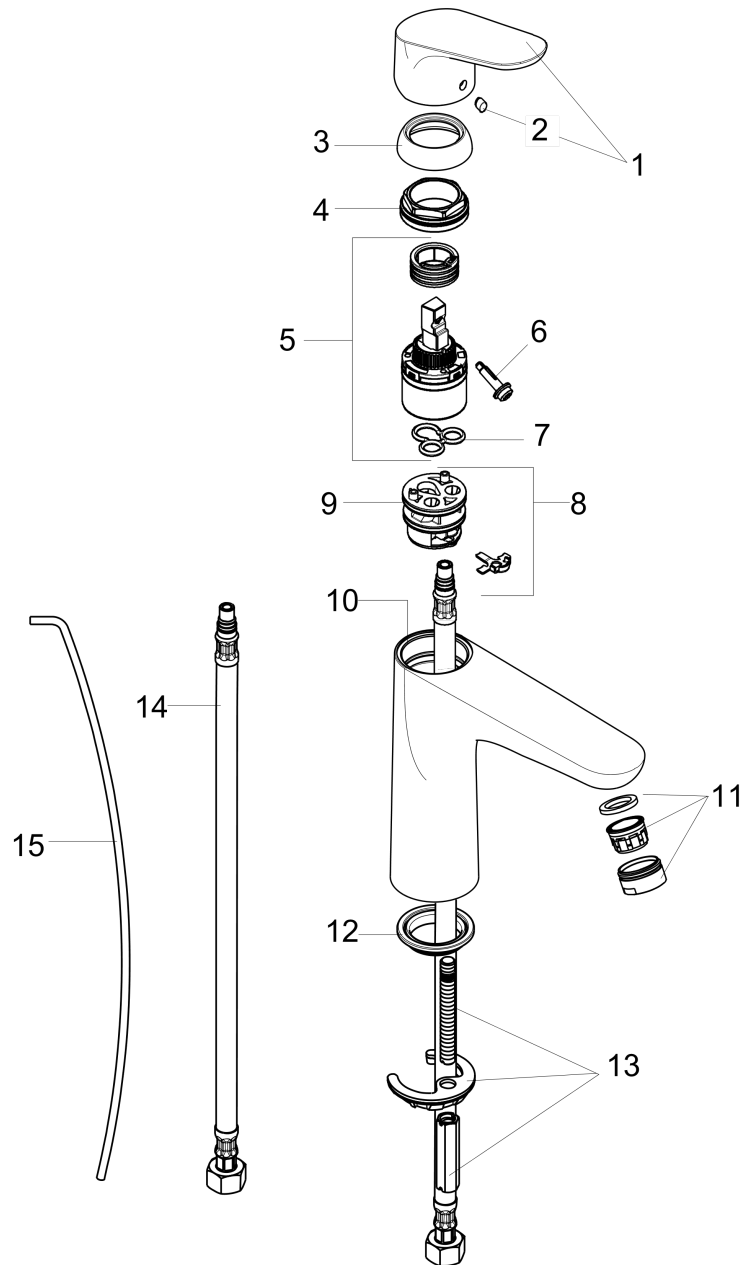

Focus

Single-Hole Faucet 100 with Pop-Up Drain, 1.2 GPM

Finishes : **chrome** Part no. : **04371000**

Description

Features

- Spray modes: Aerated spray
- Flow: 1.2 GPM (4.5 L/Min)
- Ceramic cartridge
- Includes pop-up drain

Technology

Product image

Scale drawing

Focus
Single-Hole Faucet 100 with Pop-Up Drain, 1.2 GPM
 Finishes : **chrome** Part no. : **04371000**

Exploded drawing

Year of production: >07/16

Focus

Single-Hole Faucet 100 with Pop-Up Drain, 1.2 GPM

Finishes : **chrome** Part no. : **04371000**

Spare parts list

Year of production: >07/16

Pos.	Description	Part no.	PC	PU
1	handle	98532000	0	1
2	screw cover	96338000	0	1
3	flange	97406000	0	1
4	nut	97209000	0	1
5	cartridge, assy	95646001	0	1
6	locking screw for handle	95140000	0	1
7	seal	95008000	0	1
8	adapter for cartridge	98750000	0	1
9	O-Ring 30x2	98186000	0	1
10	O-ring 35x2	92604000	0	1
11	aerator M24x1 (4,5 l/min)	92877000	0	1
12	seal Ø 42	98722000	0	1
13	fixing set	88508000	0	1
14	connection hose 18½" M8x0,75 3/8"	96321001	0	1
15	pull rod	96657000	0	1
a	pop up waste	88509000	0	1