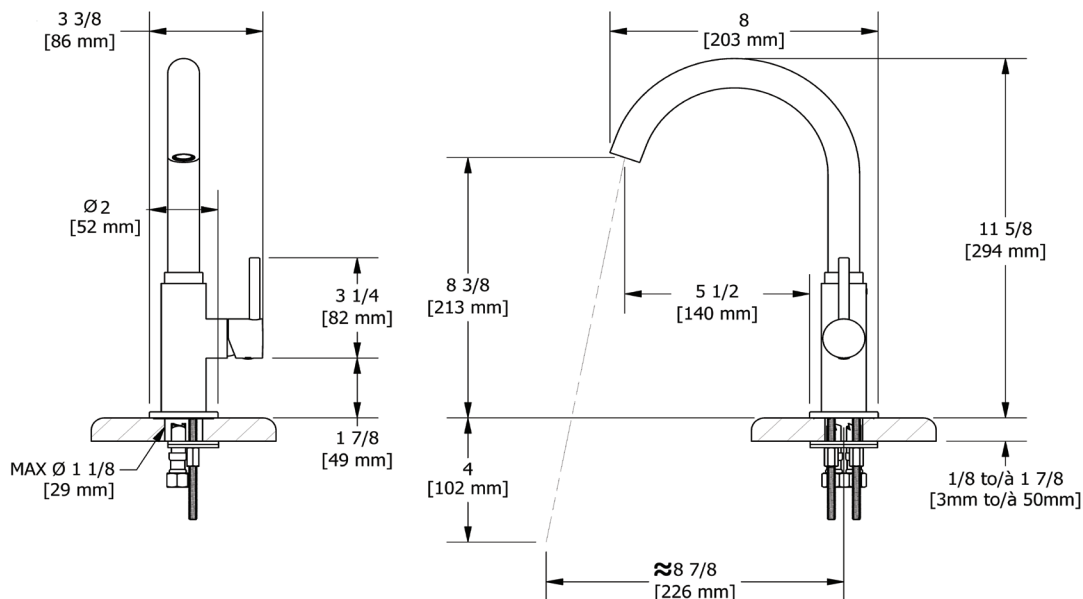

For warranty or additional information, contact:

U.S.A.
houseofrohl.com/support
1-800-777-9762

QUEBEC / MARITIMES / WESTERN CANADA
QUÉBEC / MARITIMES / OUEST CANADIEN
QUEBEC / MARITIMOS / CANADA OCCIDENTAL
houseofrohl.ca/support
1-866-473-8442

ONTARIO
houseofrohl.ca/support
1-800-287-5354