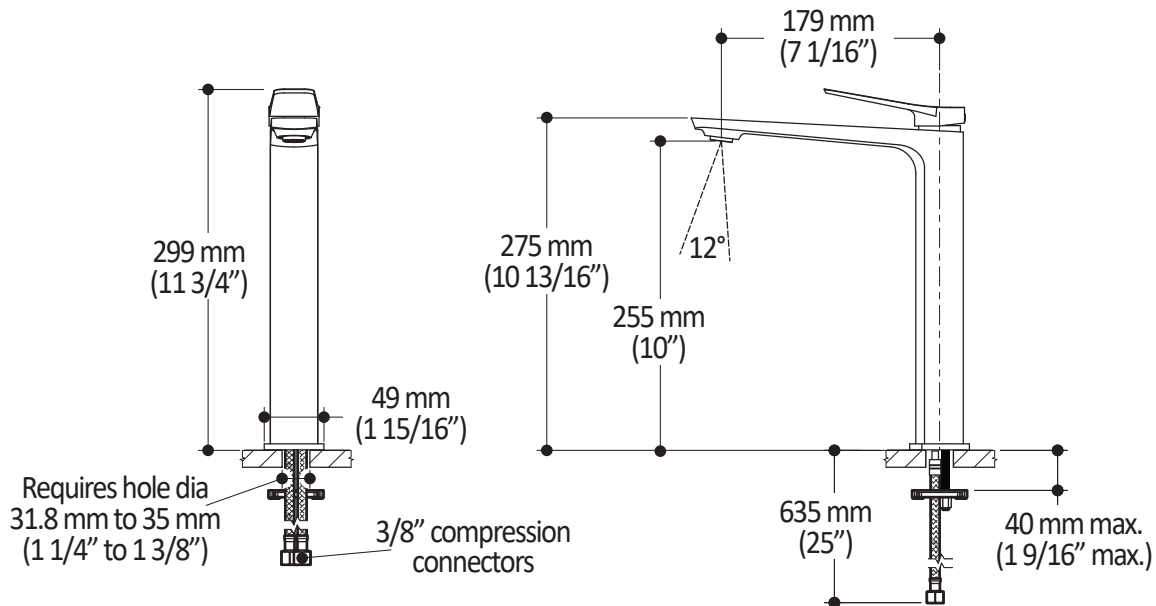

Product dimensions:

Important: Dimensions are approximated and are subject to changes. Please refer to the installation instructions.

Kalia

ONCE UPON A TIME...WATER®

1355, 2^e Rue du Parc industriel
Sainte-Marie (Québec)
Canada G6E 1G9