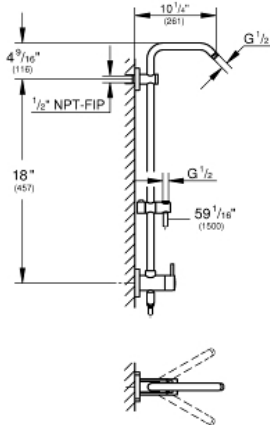

RETRO-FIT SYSTEM Shower System

MODEL # 26488000

GROHE CANADA, INC. | 5900 Avebury Road, Mississauga, Ontario, Canada L5R 3M3
Phone: 905-271-2929 | Fax: 905-271-9494 | info@grohe.ca

Pure Freude
an Wasser

GROHE

Product Description: RETRO-FIT SYSTEM Shower System

Standard Specification:

- Optional fixed or 45° swivel shower arm
- Switch between hand shower and showerhead via built-in diverter
- 6 diverter functions (2 discrete functions (non shared) + one shared function in both standard and Eco flow)
- Showerhead and hand shower (not included)
- Bar with adjustable height hand shower holder
- Distance between diverter and upper bracket 18" (457 mm)
- Rotaflex shower hose (59") (1500mm) (28 417)
- Angle adapter to prevent hose interfering with shower valve
- Optional **GROHE EcoJoy** 1.8 gpm (6.6 l/min) flow limiter included
- **GROHE StarLight** chrome finish
- Inner WaterGuide for a longer life
- Twistfree to prevent hose from twisting
- Min. recommended pressure: 15 psi (1.0 bar)
- System includes 2 back flow preventers
- Optional compensation disc (26 030) available for uneven wall installation
- Optional height extension (26 464) available for raising the shower head
- CALGreen compliant

Applicable Codes & Standards:

- ASME A112.18.1/CSA B125.1
- US Federal and State material regulations

Color:

- ☐ 26488000 StarLight Chrome