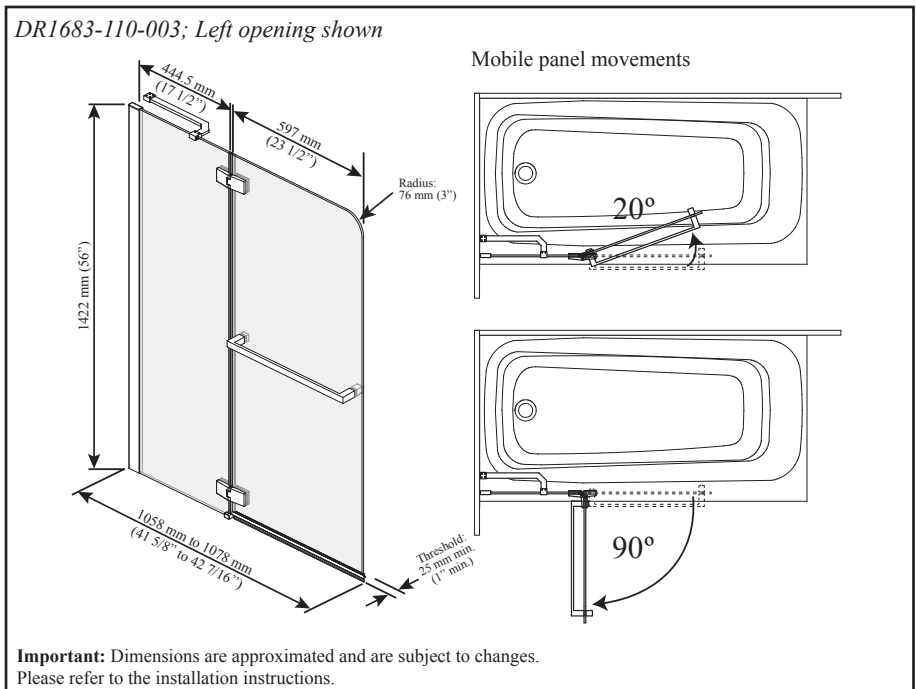

DR1683

Pivot bath shield with fixed panel

SPECIFICATIONS

Features

- **Frameless** pivot bath shield with fixed panel
- Small fixed panel allows easy access to faucets without splashing
- Articulated shield pivoting 90° outwards and 20° inwards to direct the water inwards
- 535 mm (21") towel bar with inner knob for a easier handling
- Sturdy bracing bar with minimal clearance for rainheads
- PVC seal to prevent water splashes
- Modern hinges
- 5/16" (8 mm) clear tempered glass with **Duraclean treatment** for easy cleaning
- 1422 mm (56") panel height
- Ideal for smaller bathroom configuration
- Reversible unit
- 25 mm (1") adjustment mechanism

Finishes

- Chrome :
 - DR1683-110-XXX

Glass pattern

- Clear tempered glass:
 - DR1683-XXX-003

Clear

Packaging

- **Dimensions:**
1515 mm x 665 mm x 90 mm
(59 5/8" x 26 3/16" x 3 9/16")
- **Total weight:**
35 kg (77 lb)

Installation Notes

Minimum threshold required for installation is 25 mm (1"). This product must be installed following the installation instructions provided.

WARRANTY

Kalia Inc. guarantees all aspects of its products to be free of defects in material and workmanship for normal residential use. **Refer to the warranty included with the Kalia products for details.**