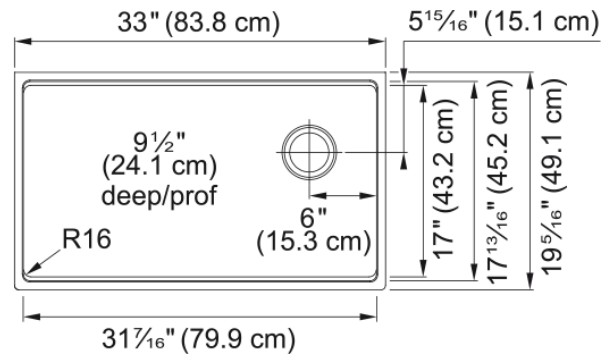

Maris Workcenter Sink MAG11031OW-SHG-WKC | 125.0672.248

33-in. x 19.3-in. Stone Grey Granite Undermount Single Bowl Workcenter Kitchen Sink. Hardworking and well equipped, the Maris granite workcenter sink has everything you need to create a multi-functional workspace in your kitchen. Optimize every inch of your sink with accessories to wash food, chop, prep, clean up, dry dishes, and more. Made from impact-resistant granite enhanced with Sanitized®, which prevents germs from growing, this workcenter sink is a perfect choice for busy family homes. ACCESSORIES INCLUDED: Bottom Grid, Cutting Board, Colander and Strainer Basket

Aspect

Sink type	Sink
Type of material	Granite
Number of bowls	1
Color	Stone grey
Surface finish	None

Product Dimensions

Exterior size: right to left	33.004
Exterior size: front to back	19.335
Large bowl size: right to left	31.457
Large bowl size: front to back	17.035
Large bowl: depth	9.496
Cutout inset: right to left	31.437
Cutout inset: front to back	17.811

Installation

Minimum cabinet size	36"
----------------------	-----

Product specifications

Installation type	Undermount
Drain hole	3 1/2"
Position of drainer	No drainer

Product identification

Product brand	FRANKE
Product family	Maris
Collection	Maris
Certified by	CUPC