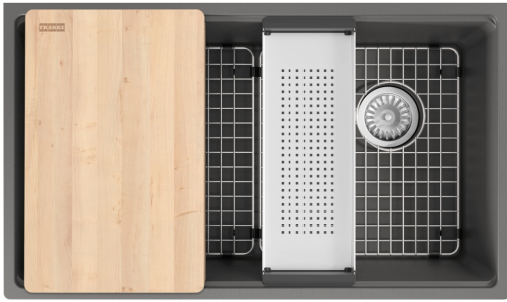

Maris Workcenter Sink MAG11031OW-SHG-WKC | 125.0672.248

33-in. x 19.3-in. Stone Grey Granite Undermount Single Bowl Workcenter Kitchen Sink. Hardworking and well equipped, the Maris granite workcenter sink has everything you need to create a multi-functional workspace in your kitchen. Optimize every inch of your sink with accessories to wash food, chop, prep, clean up, dry dishes, and more. Made from impact-resistant granite enhanced with Sanitized®, which prevents germs from growing, this workcenter sink is a perfect choice for busy family homes. ACCESSORIES INCLUDED: Bottom Grid, Cutting Board, Colander and Strainer Basket

Aspect

Sink type	Sink
Type of material	Granite
Number of bowls	1
Color	Stone grey
Surface finish	None

Product Dimensions

Exterior size: right to left	33.004
Exterior size: front to back	19.335
Large bowl size: right to left	31.457
Large bowl size: front to back	17.035
Large bowl: depth	9.496
Cutout inset: right to left	31.437
Cutout inset: front to back	17.811

Installation

Minimum cabinet size	36"
----------------------	-----

Product specifications

Installation type	Undermount
Drain hole	3 1/2"
Position of drainer	No drainer

Product identification

Product brand	FRANKE
Product family	Maris
Collection	Maris
Certified by	CUPC