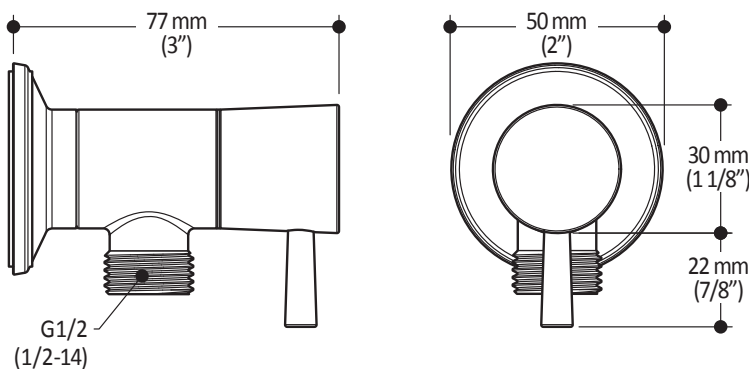

WARRANTY

Kalia Inc. guarantees all aspects of its products to be free of defects in material and workmanship for normal residential use. **Refer to the warranty included with the Kalia products for details.**

Product dimensions: