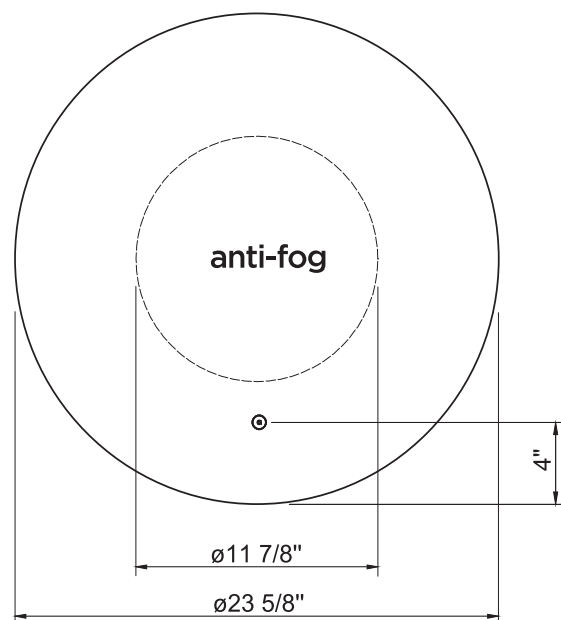

Eclipse

Illuminated LED backlit mirror

23 5/8" x 23 5/8"
(600 mm x 600 mm)

FEATURES	
Code	MR1472
Packaging in (mm)	27 1/2 x 27 1/2 x 3 5/8 (700 x 700 x 93)
Mirror thickness	4 mm
Weight lb (kg)	16.72 (7.6)
Certification	cUL_{us}
Anti-fog system	Included
Magnifying mirror (3X)	Not available
Reversible	No

LIGHTING	
Power (watt)	38 W
Input (volt)	110 to 120 V
Dimmable	No
Lumens	2000 lm
Kelvin	3000k +/- 300 white

	TOUCH SWITCH	CAD PRICE
MR1472-540		\$420
MR1472-540-001	✓	\$445

⊙ Touch switch

MR1472