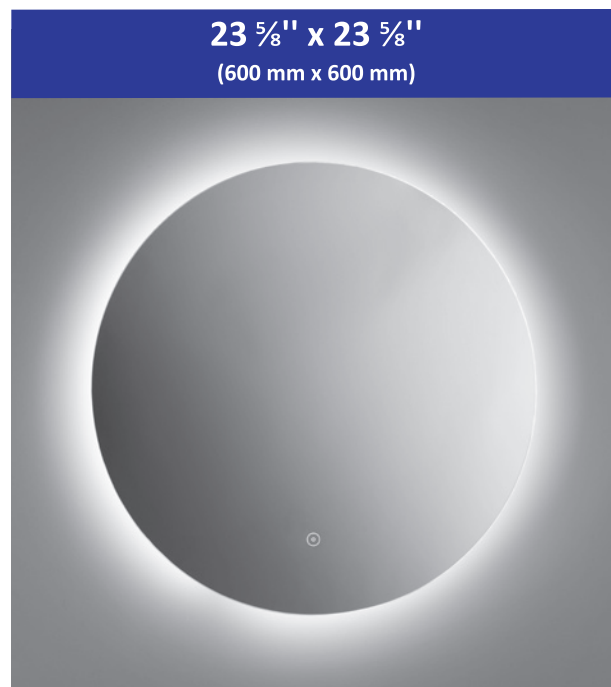

Eclipse

Illuminated LED backlit mirror

23 5/8" x 23 5/8"
(600 mm x 600 mm)

FEATURES	
Code	MR1472
Packaging in (mm)	27 1/2 x 27 1/2 x 3 5/8 (700 x 700 x 93)
Mirror thickness	4 mm
Weight lb (kg)	16.72 (7.6)
Certification	cUL_{us}
Anti-fog system	Included
Magnifying mirror (3X)	Not available
Reversible	No

LIGHTING	
Power (watt)	38 W
Input (volt)	110 to 120 V
Dimmable	No
Lumens	2000 lm
Kelvin	3000k +/- 300 white

	TOUCH SWITCH	CAD PRICE
MR1472-540		\$420
MR1472-540-001	✓	\$445

⊙ Touch switch

MR1472