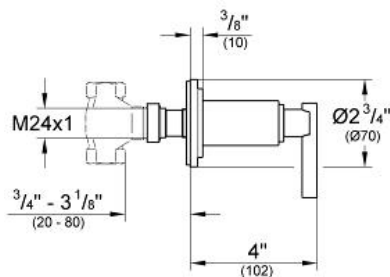

GROHE

ADA

C

Product Description:

ATRIO

Concealed valve exposed part

Standard Specification:

for concealed valves, 1/2", 3/4", 1"

- Adjustable installation depth
- Adjustable installation depth: 3/4" - 3 1/8" (20-80 mm)
- With Jota handle
- **GROHE StarLight** chrome finish
- For use with Rough-In Valve (29 273) or (29 274)

Applicable Codes & Standards: