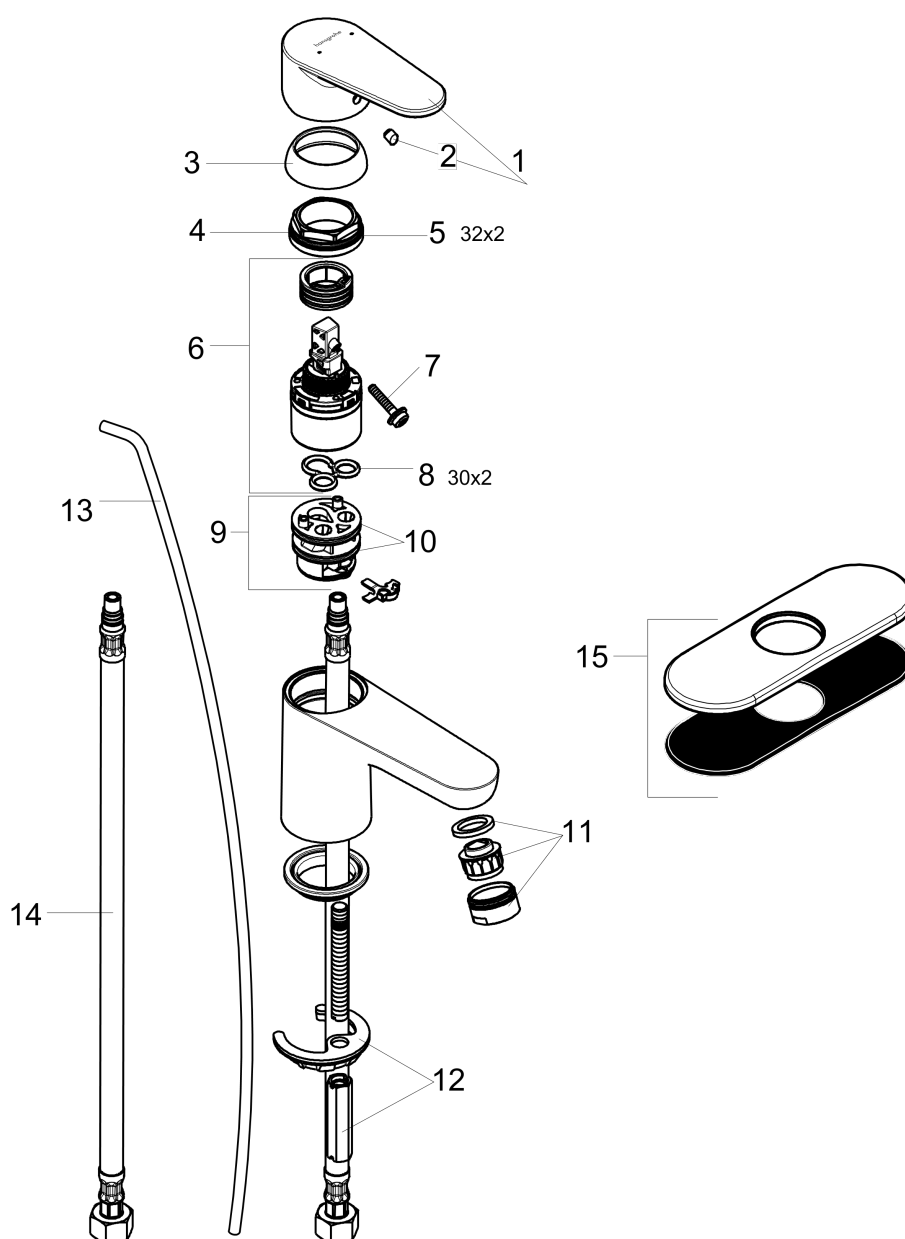

Talis E²
Single-Hole Faucet 80 with Pop-Up Drain, 1.2 GPM
Finishes : **chrome** Part no. : **31612001**

Exploded drawing

Year of production: >07/16

Talis E²

Single-Hole Faucet 80 with Pop-Up Drain, 1.2 GPM

Finishes : **chrome** Part no. : **31612001**

Spare parts list

Year of production: >07/16

Pos.	Description	Part no.	Price	PU
1	handle	31692000	-	1
2	screw cover	96338000	-	1
3	flange	97406000	-	1
4	nut	97209000	-	1
5	O-Ring 32x2	98193000	-	1
6	cartridge, assy	95646001	-	1
7	locking screw for handle	95140000	-	1
8	seal	95008000	-	1
9	adapter for cartridge	98750000	-	1
10	O-Ring 30x2	98186000	-	1
11	aerator M24x1 (4,5 l/min)	92877000	-	1
12	fixing set	96016000	-	1
13	pull rod	96657000	-	1
14	connection hose 18½" M8x0,75 3/8"	96321001	-	1
15	escutcheon	06490000	-	1
a	pop up waste	88509000	-	1