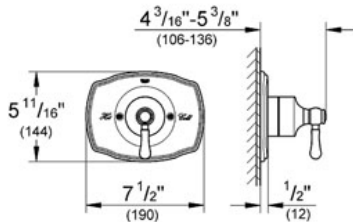

GROHSAFE 2000 AUTHENTIC

Single function pressure balance trim with control module

MODEL # 19843

Pure Freude an Wasser

GROHE America, Inc | 200 North Gary Avenue, Suite G, Roselle, IL 60172
 Phone: +1 (800) 444-7643 | Fax: +1 (800) 225-2778 | us-customerservice@grohe.com

Product Description:
 Single function pressure balance trim with control module

Standard Specification:

- GrohFlex® Authentic
- GROHE SilkMove®
- GROHE StarLight® finish
- For shower only or shower\tub with diverter applications
- Integrated bypass option when used with diverter tub spout
- For use with GrohFlex™ universal rough-in box 35 026 000 sold separately
- 6.1 gpm at 45 psi