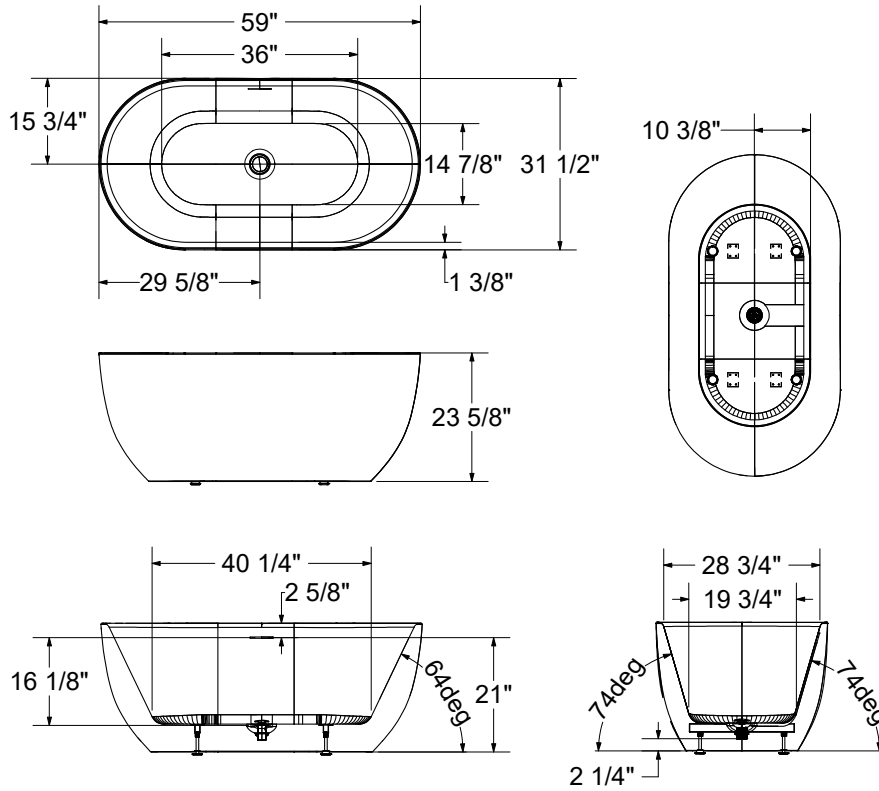

Tosca Matte 5932

Model number:

106877

Dimensions: 59" x 32" x 24"

Installation: FreeStanding

Material: Acrylic

Standard Features:

- Seamless 1-piece bathtub with a symmetrical look
- Large bathing well with comfortable backrests and center drain
- Linear waste and overflow (pre-installed)
- Available in matte or glossy finish with white or black apron
- F2 Drain compatible
- Leveling Legs

MAAX products adhere to one or more of the following certifications:

Tosca Matte 5932

Model number: 106877

Dimensions: 59" x 32" x 24"

Installation: FreeStanding

Material: Acrylic

Dimensions:

59 x 31 1/2 x 23 5/8 in.
(1500 x 800 x 600 mm)

Water capacity:

51.31 gallons - 235 liters

Weight:

90.2 lbs - 41 kg

Bathing well:

55 7/8 X 28 3/4 in.
(1419 X 730 mm)

Deep sump height:

16 1/8 in. - 410 mm

Drain location:

Center

All dimensions are approximate. Structure measurements must be verified against the unit to ensure proper fit.

Project: _____

Contractor: _____

Representative: _____

Date: _____

Tel: _____