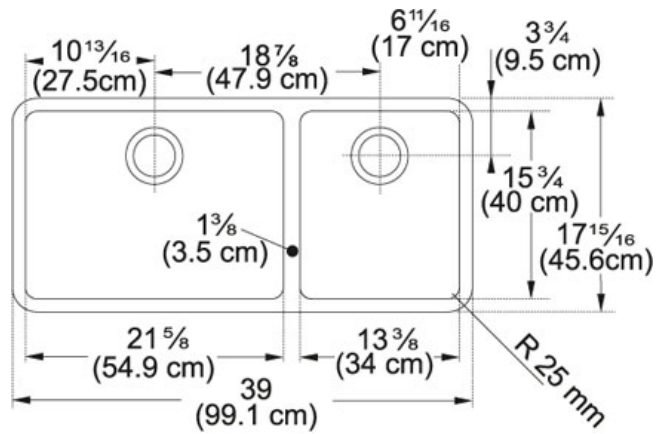

Kubus KBX120-39 Stainless Steel | 122.0066.810

FAMILY : Sinks | SERIE : Kubus | MODEL : KBX120-39 | FINISH : Stainless Steel | INSTALLATION TYPE : Undermount

TECHNICAL DATA

Gauge	18
Cabinet Size	1,000.00
Waste Outlet Diameter	3 1/2"
Tap Hole	None
Length overall	898.00
Width overall	460.00
Length of large bowl	550.00
Width of large bowl	400.00
Depth of large bowl	230.00
Length of small bowl	339.00
Depth of small bowl	200.00
Number of Bowls	2
Cutout Length	556.00
Cutout Width	425.00
Cut-Out Template	Yes