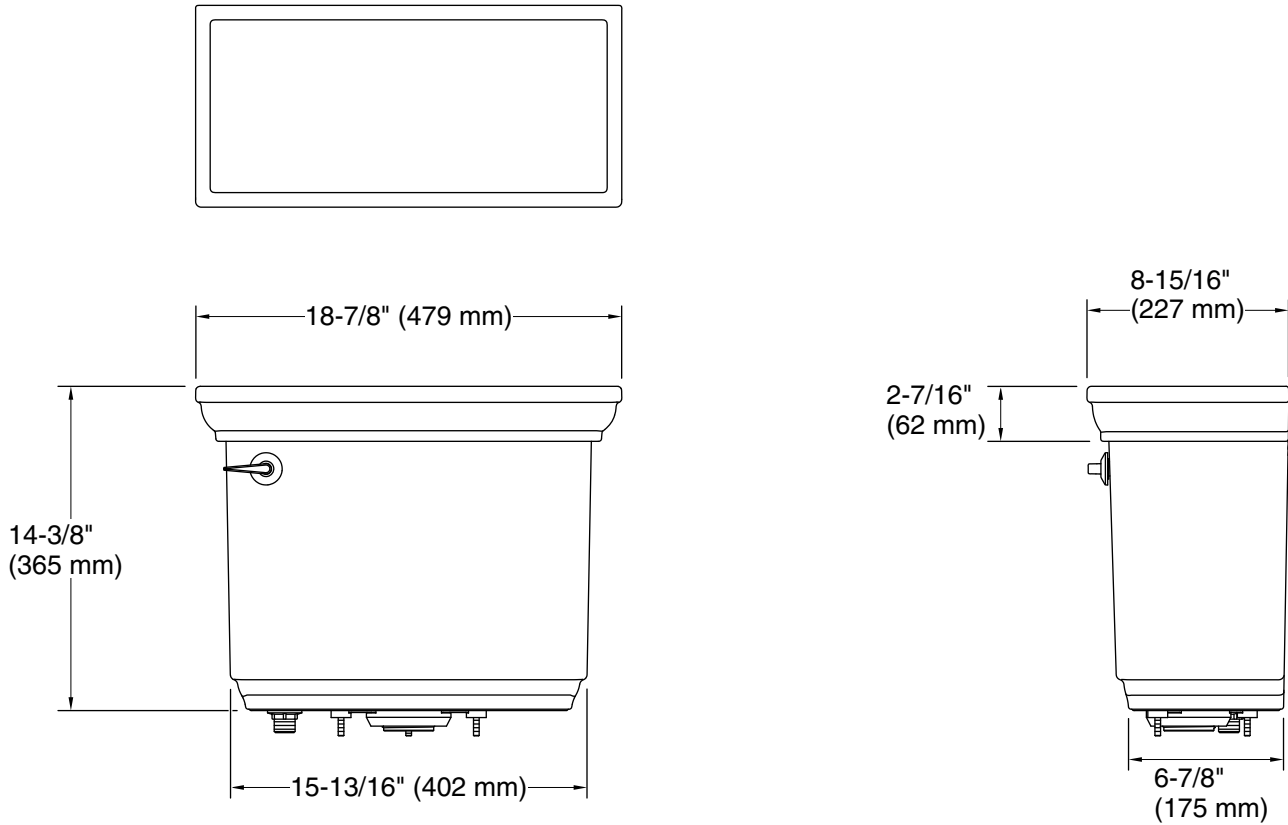

Memoirs® Stately

ContinuousClean ST toilet tank, 1.28 gpf
K-33434

Features

- 1.28 gpf (4.8 lpf)
- Left-hand Polished Chrome trip lever
- ContinuousClean system automatically dispenses cleaning solution with every flush
- Works with any white toilet bowl cleaner tablet. Tablets last up to six months in ContinuousClean ST system
- Combines with the K-4387, K-4380, or K-5626 bowl to create a complete K-33815, K-33817, or K-36669 Memoirs® Stately toilet
- AquaPiston® canister optimizes the flow out of the tank, harnessing gravity and the natural powerful reducing cascade of water to increase the power and effectiveness of the flush
- Easy-to-flush canister design requires less force to actuate than a 3" (76 mm) flapper, and has 90% less exposed seal material which resists conditions that cause wear, tear, shrinkage and swelling

Technical Information

All product dimensions are nominal.

Toilet type: Bowl-mount

Flush type: AquaPiston

Fixture Supply Requirements

Min static pressure: 20 psi (137.9 kPa)

Max static pressure: 80 psi (551.6 kPa)