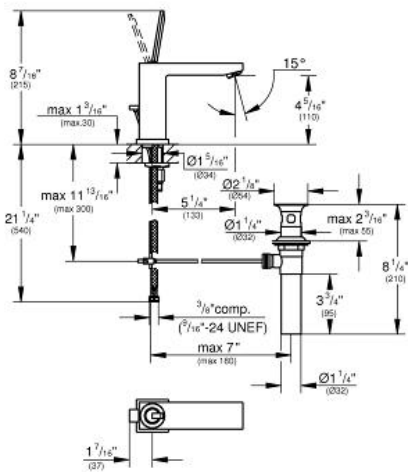

EUROCUBE JOY  
Single-lever basin mixer 1/2"  
M-Size

MODEL # 23659000

GROHE CANADA, INC. | 5900 Avebury Road, Mississauga, Ontario, Canada L5R 3M3  
Phone: 905-271-2929 | Fax: 905-271-9494 | info@grohe.ca

Pure Freude  
an Wasser

**Product Description:**  
Single-lever basin mixer 1/2"  
M-Size

**Standard Specification:**

- Single hole installation
- Metal lever handle
- GROHE FeatherControl Joystick cartridge
- **GROHE StarLight** finish
- **GROHE EcoJoy**
- Pop-up waste set 1 1/4"
- Stainless steel flex lines