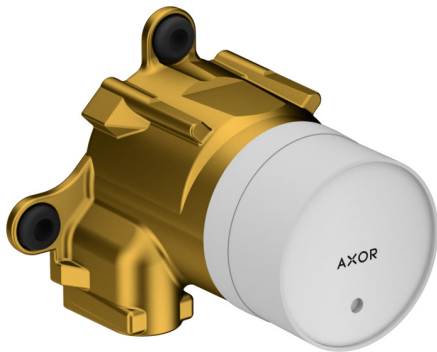

Rough, Wall-Mounted Single-Handle Faucet
 Finishes : n.a. Part no. : 13625181

Features

- Sound-decoupled installation

Item details

Compliance

Product image

Scale drawing