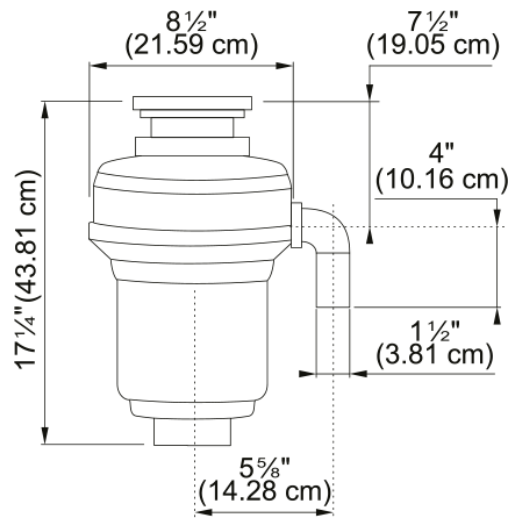

1 1/4 HP Food Waste Disposer KWD125C1-EZ | 134.0255.899

Kindred 1 1/4 Horse Power Continuous Feed Food Waste Disposer. A Kindred food waste disposer simplifies cleanup before and after a meal and decreases the amount of trash you take to the curb - less mess all the way around. This Kindred continuous feed kitchen sink waste disposer features a 1 1/4 Horsepower motor with 2800 r.p.m that can grind waste scraps instantly using less water and electricity. The Master Torque permanent magnet DC motor reduces jams for lasting service. The Bio Shield antimicrobial agents are permanently molded into the disposer to eliminate bacteria caused odors. Kindred waste disposals are safe for use with septic tanks that are sized for your home. The EZ mount installation system simplifies disposal installation - No snap ring, No custom tools, and No screws to tighten!

Aspect

Product type Food waste disposer

Energy specifications

Voltage 110 V

Product identification

Product brand Kindred

Collection Disposer

Features

Horsepower 1-1/4 HP