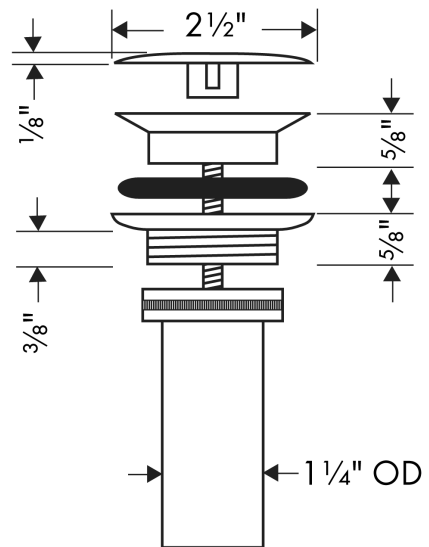

Drain for Sinks

Finish: **Chrome** Part no. : **50001001**

Description

Features

- Non-closing valve
- For hand sinks without overflow
- With overflow

Compliance / Sustainability

Product image

Scale drawing

Drain for Sinks

Finish: **Chrome** Part no. : **50001001**

Exploded drawing

Year of production: >01/12

Drain for Sinks

Finish: **Chrome** Part no. : **50001001**

Spare parts list

Year of production: >01/12

Pos.	Description	Part no.	PC	PU
1	cover	97141000	0	1
2	screw	98000000	0	1
3	form ring	96361000	0	1