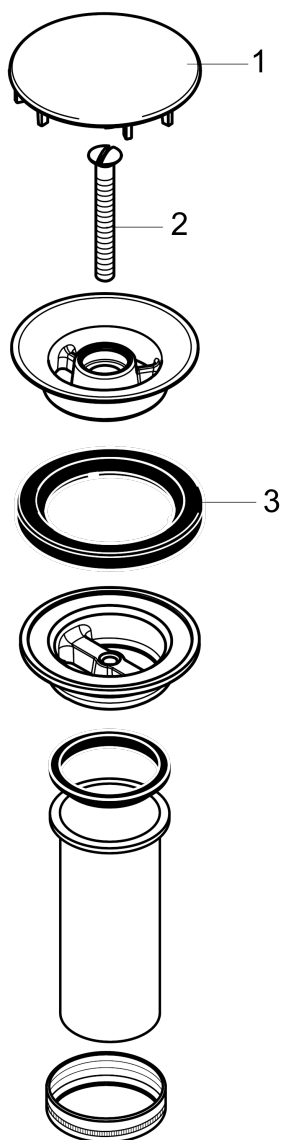

Drain for Sinks

Finish: **Chrome** Part no. : **50001001**

Description

Features

- Non-closing valve
- For hand sinks without overflow
- With overflow

Compliance / Sustainability

Product image

Scale drawing

Drain for Sinks

Finish: **Chrome** Part no. : **50001001**

Exploded drawing

Year of production: >01/12

Drain for Sinks

Finish: **Chrome** Part no. : **50001001**

Spare parts list

Year of production: >01/12

Pos.	Description	Part no.	PC	PU
1	cover	97141000	0	1
2	screw	98000000	0	1
3	form ring	96361000	0	1