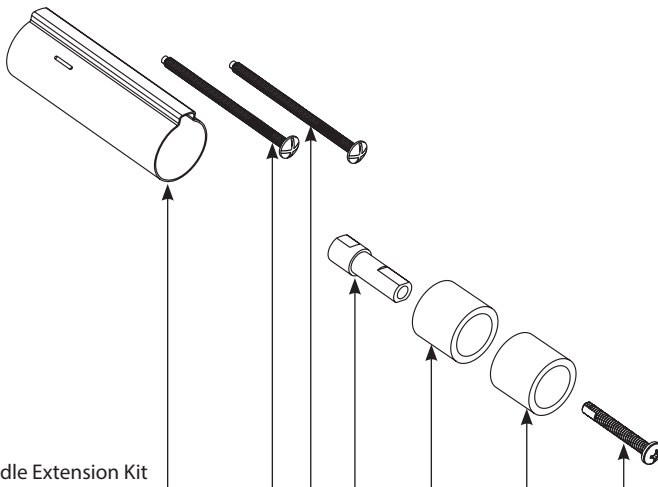

Escutcheon Screws (2)

- 15528** Chrome
- 163BN** Brushed Nickel
- 163NL** Polished Nickel
- 163WR** (Use for Oil Rubbed Bronze)

Spacer

- 135152**

Handle Kit

- 181602** Chrome
- 181602BN** Brushed Nickel
- 181602NL** Polished Nickel
- 181602ORB** Oil Brushed Bronze