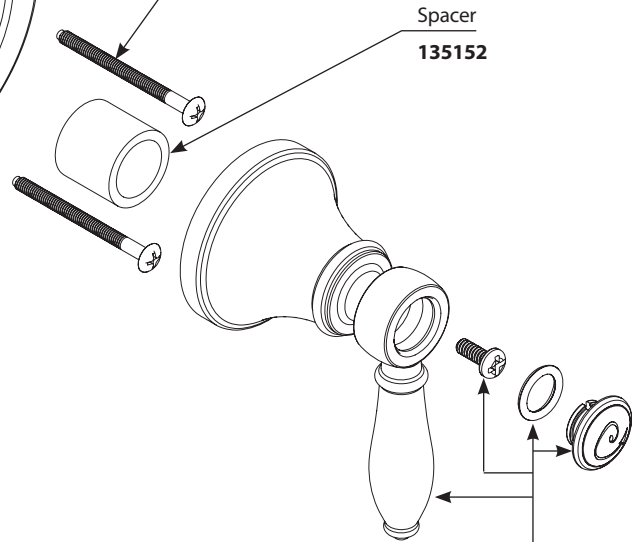

Stop Tube Kit w/o Screw

- 135151** Chrome
- 135151BN** Brushed Nickel
- 135151NL** Polished Nickel
- 135151WR** (Used for Oil Rubbed Bronze)

Escutcheon

- 172655** Chrome
- 172655BN** Brushed Nickel
- 172655NL** Polished Nickel
- 172655ORB** Oil Rubbed Bronze

Escutcheon Screws (2)

- 15528** Chrome
- 163BN** Brushed Nickel
- 163NL** Polished Nickel
- 163WR** (Use for Oil Rubbed Bronze)

Spacer

- 135152**

Handle Kit

- 181602** Chrome
- 181602BN** Brushed Nickel
- 181602NL** Polished Nickel
- 181602ORB** Oil Brushed Bronze