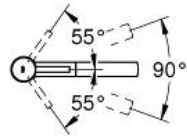

Product Description:
CONCETTO
Single-Handle Kitchen Faucet

Standard Specification:

- Medium spout
- Single hole installation
- **GROHE SilkMove** 1.4" (35 mm) ceramic cartridge
- **GROHE StarLight** finish
- Flow strainer
- Adjustable flow rate limiter
- Swivel cast spout
- Swivel area 100°
- Pull-out locking dual spray control - switches back and forth between regular flow and spray
- Automatic returning
- **SpeedClean** anti-lime system
- Integrated non-return valve
- Diverter: laminar spray/SpeedClean shower jet
- Automatic return to laminar spray
- Flexible hose connections
- Quick installation system
- Protected against backflow