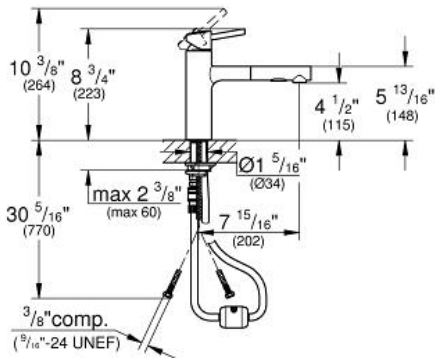

Product Description:
CONCETTO
Single-Handle Kitchen Faucet

Standard Specification:

- Medium spout
- Single hole installation
- **GROHE SilkMove** 1.4" (35 mm) ceramic cartridge
- **GROHE StarLight** finish
- Flow strainer
- Adjustable flow rate limiter
- Swivel cast spout
- Swivel area 100°
- Pull-out locking dual spray control - switches back and forth between regular flow and spray
- Automatic returning
- **SpeedClean** anti-lime system
- Integrated non-return valve
- Diverter: laminar spray/SpeedClean shower jet
- Automatic return to laminar spray
- Flexible hose connections
- Quick installation system
- Protected against backflow