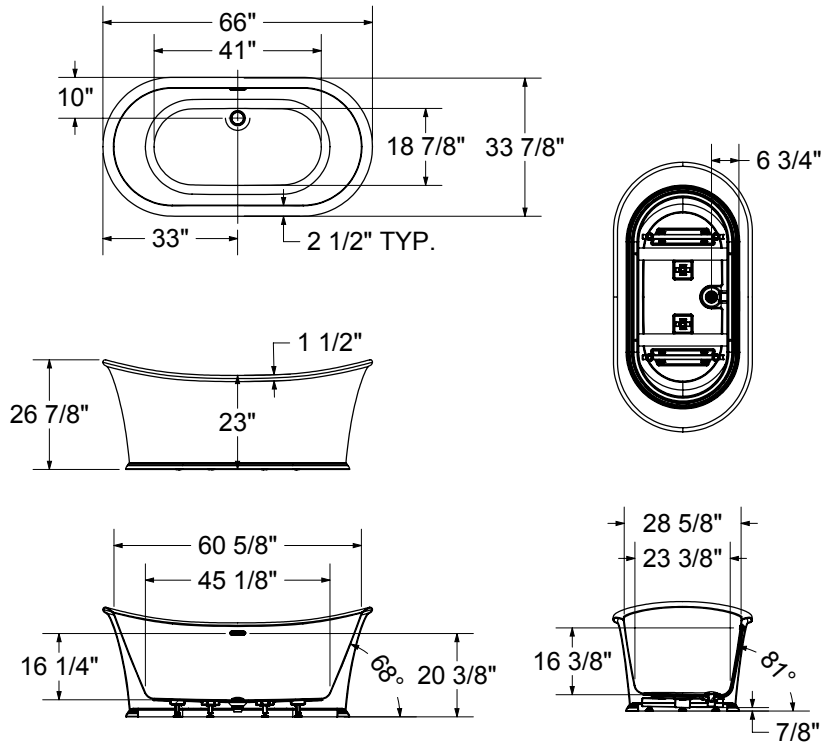

# Elina

**Model number:**

106389

**Dimensions:** 66" x 34" x 27"

**Installation:** FreeStanding

**Material:** Acrylic

# Elina

**Model number:**

**106389**

**Dimensions:** 66" x 34" x 27"

**Installation:** FreeStanding

**Material:** Acrylic

**Dimensions:**

66 x 33 7/8 x 26 7/8 in.  
(1676 x 860 x 683 mm)

**Water capacity:**

79 gallons - 359 liters

**Weight:**

137 lbs - 62.13 kg

**Bathing well:**

61 5/8 X 29 5/8 in.  
(1565 X 752 mm)

**Deep sump height:**

19 1/4 in. - 489 mm

**Drain location:**

Center

All dimensions are approximate. Structure measurements must be verified against the unit to ensure proper fit.

Project: \_\_\_\_\_

Contractor: \_\_\_\_\_

Representative: \_\_\_\_\_