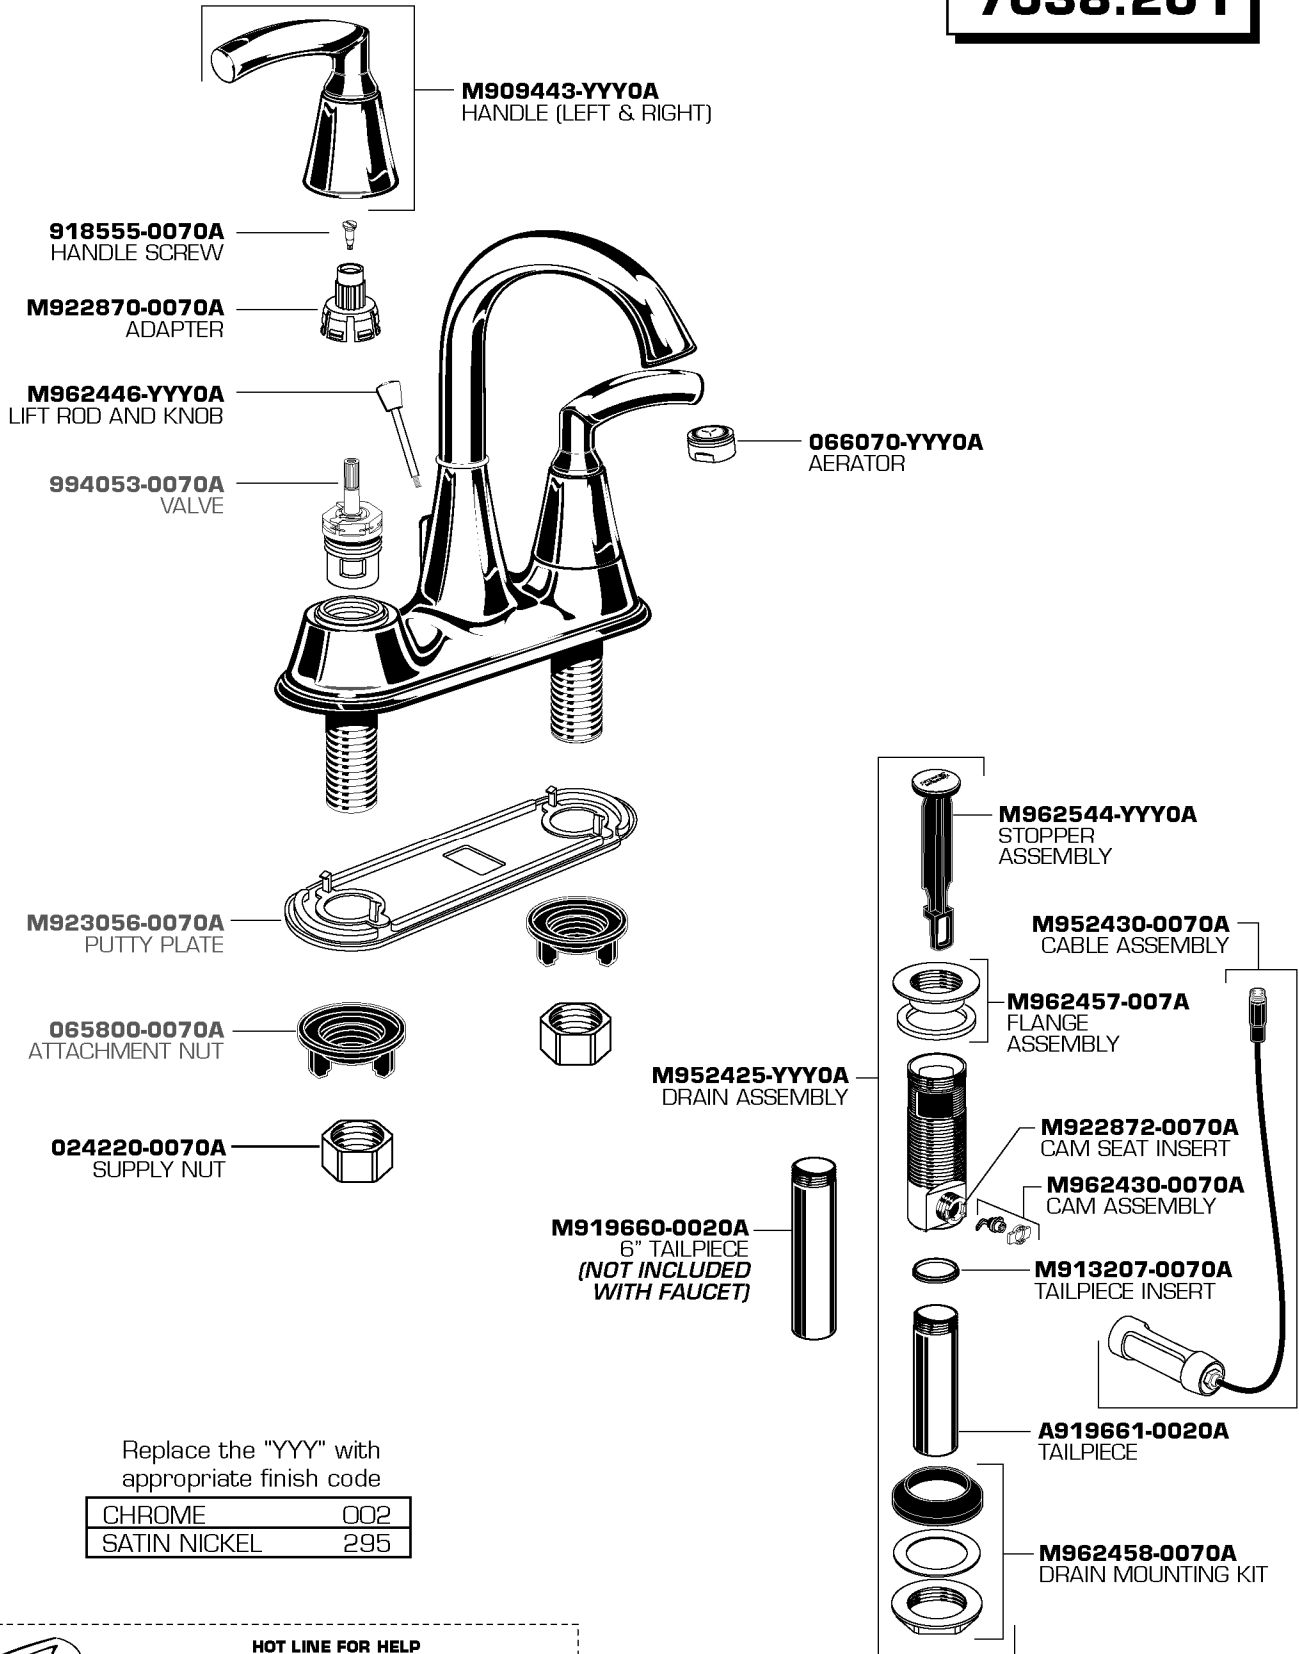

American Standard

TROPIC Center-Set Lavatory Faucet with Pop-up Drain

7038.201

Replace the "YYY" with appropriate finish code

| | |
|--------------|-----|
| CHROME | 002 |
| SATIN NICKEL | 295 |

HOT LINE FOR HELP