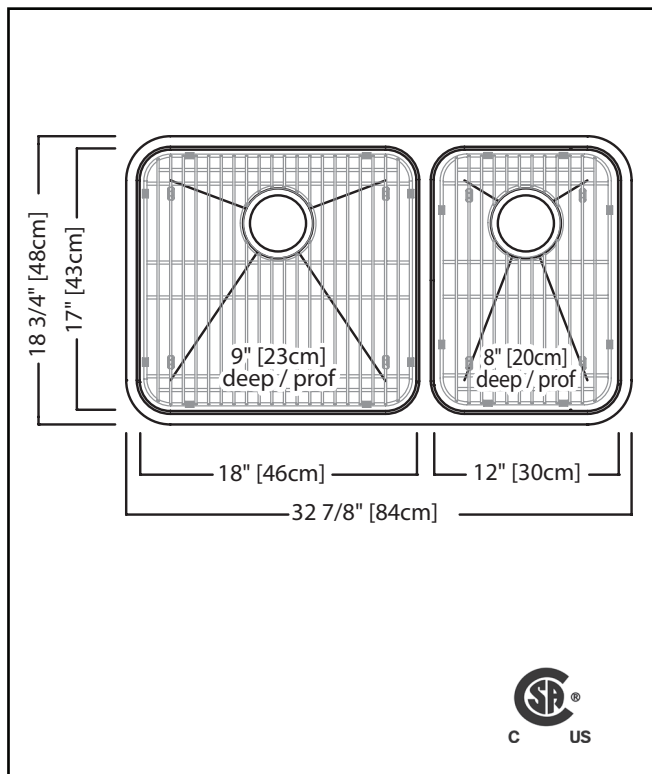

KINDRED

KINDRED COLLECTION

DOUBLE BOWL 18 GAUGE UNDERMOUNT

MODEL: KSC1RUA-9D

- ✓ 18 gauge high quality stainless steel with exceptional resistance to staining and corrosion
- ✓ Deep bowls easily accommodates pots and pans and minimizes splashing
- ✓ Sound dampening pads and undercoating reduce clanking and splashing noises, so you can enjoy a quiet sink
- ✓ Undermount installation creates a seamless profile and brings sleek style to any kitchen

TECHNICAL FEATURES

OVERALL SINK SIZE (OD)	18 3/4" FB x 32 7/8" LR
LARGE BOWL SIZE (ID)	17" FB x 18" LR x 9" DP
SMALL BOWL SINK (ID)	17" FB x 12" LR x 8" DP
MINIMUM CABINET SIZE	33"
MATERIAL	18 Gauge
CORNER RADIUS	50 mm
STAINLESS STEEL FINISH	Silk Finished Bowl with Silk Finished Rim
DRAIN HOLE LOCATION	Rear
INSTALLATION TYPE	Undermount
SOUND COATING	Sound pads & Undercoating
WEIGHT	26.4 lbs
WARRANTY	Limited Lifetime
COUNTRY OF ORIGIN	Canada
INCLUDED/OPTIONAL ACCESSORIES	
BOTTOM GRID	BGA1817S -INCLUDED
BOTTOM GRID	BGA1217S -INCLUDED
STRAINER BASKET	1135 - 2 INCLUDED
COLANDER	C09S
CUTTING BOARD	MB100