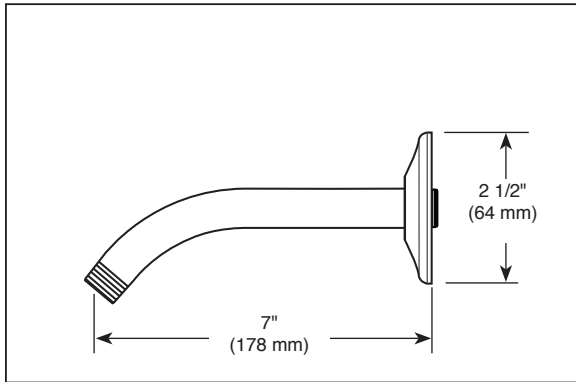

Submitted Model No.: _____

Specific Features: _____

▲ Designate proper finish suffix

BRIZO®

SHOWER ARM AND FLANGE

■ Odin™ Bath Collection

STANDARD SPECIFICATIONS:

- Solid brass construction
- 1/2" NPT threads