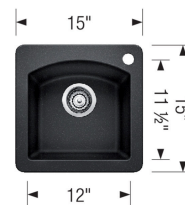

Design and planning tips

- Min cabinet size: 18 in (455 mm)
- Bowl Depth: 8 in (205.0 mm)

Specifications:

Sink Template, Installation Instructions, 3 ½" (90 mm) stainless steel strainer, Limited lifetime warranty

Topmount sinks can be installed undermounted.

1 Additional knock-out hole for accessory.

Clips #406251 sold separately for undermount installation.

Depending on cabinet construction, a different cabinet size may be required. Consult the cabinet manufacturer.

Codes/Standards: CSA B45.8-18/ IAPMO Z403-2018

Optional Accessories

CapFlow Strainer Cover 517666

Warranty

Limited lifetime warranty on all sinks and faucets. One-year warranty on all accessories and soap dispensers.

Code/Standards Compliance

BLANCO sinks and faucets are third-party tested and certified to CSA, cUPC, ANSI/ASME, IAPMO and NSF standards and listed by applicable certification bodies. For more information on individual product listings, contact our office or listing organization.

Need support? Learn more by watching our sink & faucet How-to videos:

<https://www.blanco.com/ca-en/support/how-to-videos/how-to-videos-for-sinks/>

BLANCO Canada Inc
100 Corporation Drive
Brampton ON L6S 6B5

Tel & Fax

Tel: 905-494-2400 Toll free: 1-877-425-2626
Fax: 905-494-2425 Toll free: 1-877-825-2626

While BLANCO strives to provide accurate information, all images and dimensions in this document are intended for reference only and are subject to change at any time without notice. This document is not intended for use as an installation guide. For technical installation details, refer to installation instructions provided with the product. BLANCO assumes no responsibility for the use of superseded or voided specifications.