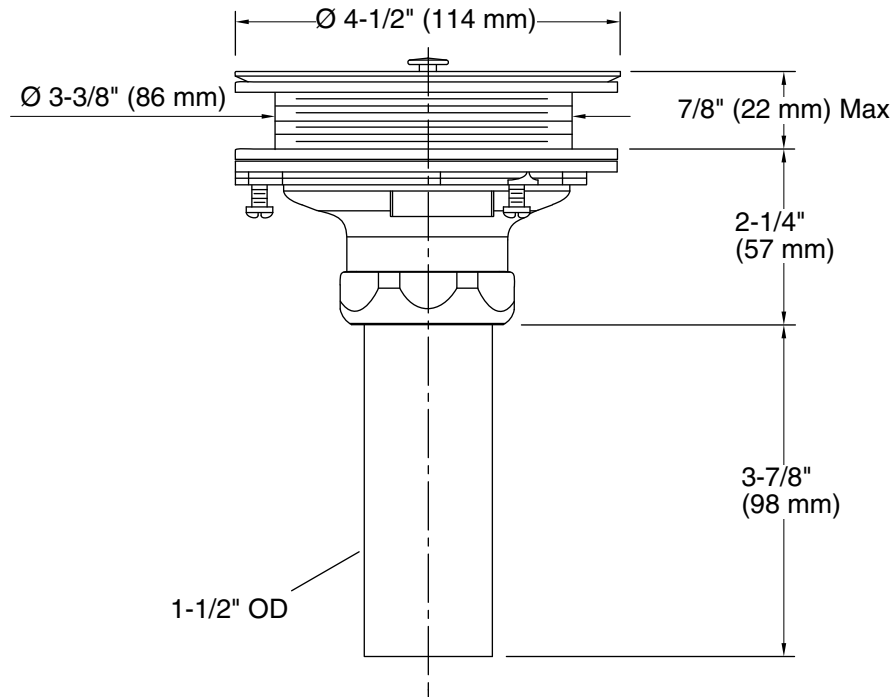

Features

- Removable basket strainer with open/close stopper.
- Tailpiece included.
- Quick-locking installation system.
- For sink installations with 3-1/2" (89 mm) or 4" (102 mm) outlet.

Material

- Solid-brass construction for durability and reliability.

Technical Information

All product dimensions are nominal.

Notes

Install this product according to the installation guide.