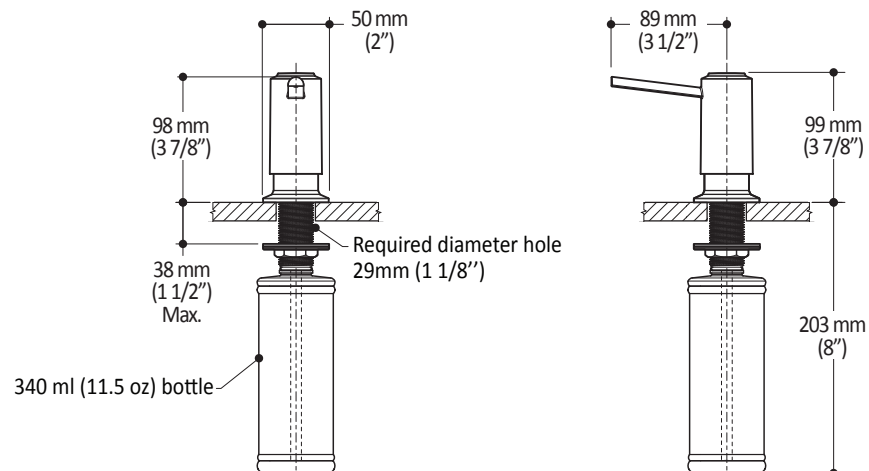

Important: Dimensions are approximated and are subject to changes. Please refer to the installation instructions.

Kalia inc.
1355, 2nd Street
Sainte-Marie (Quebec)
Canada G6E 1G9

Tel.: 1-418-387-9090
1 877 GO KALIA (1-877-465-2542)
Fax: 1-418-387-9089
www.kaliastyle.com