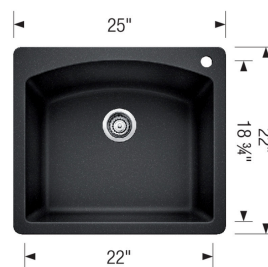

BLANCO

Sink Specifications

Colour	SKU
White	400063
Anthracite	400064
Café	400368
Truffle	401154
Cinder	401408
Metallic Grey	401657
Biscuit	402135
Concrete Grey	402280
Coal Black	402616

DIAMOND 1 SILGRANIT

Design and planning tips

- Min cabinet size: 27 in (685 mm)
- Bowl Depth: 10 in (255.0 mm)

Specifications:

Drop-in clips, Sink template, Installation Instructions, 3 ½" (90 mm) stainless steel strainer, Limited lifetime warranty