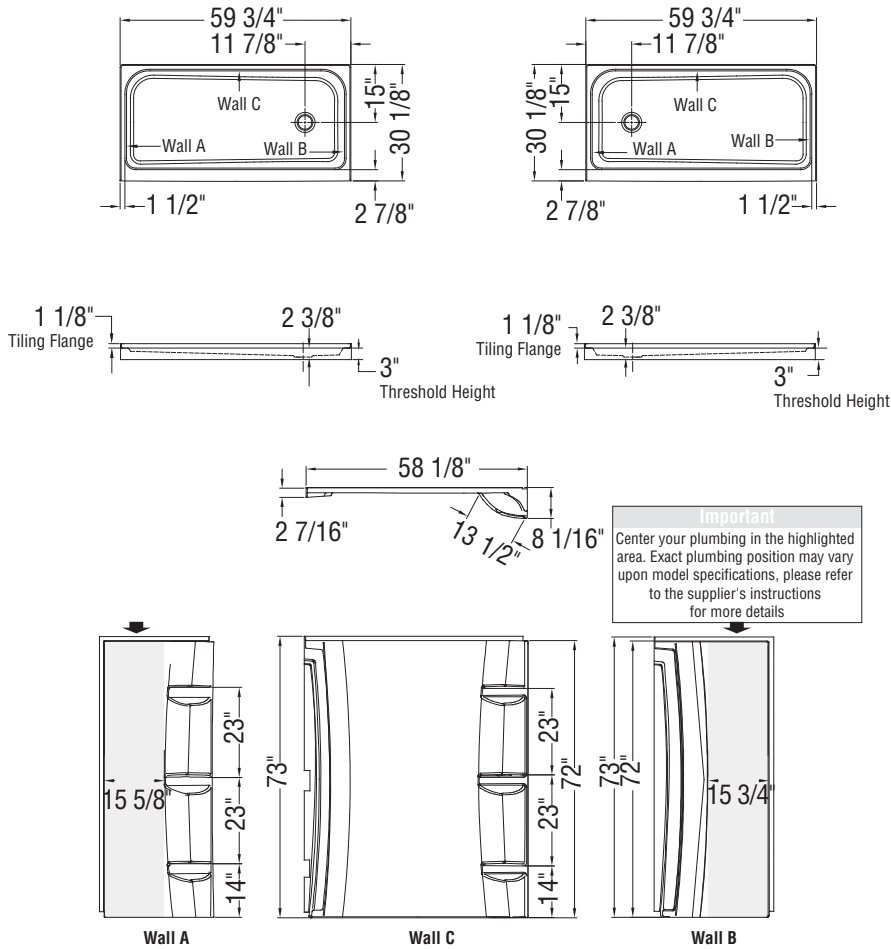

Rectangular Base 6030 - 3 in.

Model number:

105707

Dimensions: 60" x 30" x 4"

Installation:

Material: Acrylic

Standard Features:

- Low threshold base
- Textured bottom
- Deflecting strip preventing water penetration behind the shower
- Alcove installation
- Easy front installation walls with snap clips are available
- Right or left drain

Recommended products (Visit our website for a complete list of our recommended products)

No	Description
105072	Back wall - 60x72 in.
105062	Wall set (2 walls) 30x72 in.
138997	Halo Sliding Shower Door 56 1/2-59 x 78 3/4 in. 8 mm

Rectangular Base 6030 - 3 in.

Model number: 105707

Dimensions: 60" x 30" x 4"

Installation:

Material: Acrylic

Dimensions:

59 3/4 x 30 1/8 x 4 1/8 in.
(1518 x 765 x 105 mm)

Weight:

53 lbs (24.04 kg)

Shape:

Rectangular

Drain location:

Left

Right

Installation:

Alcove