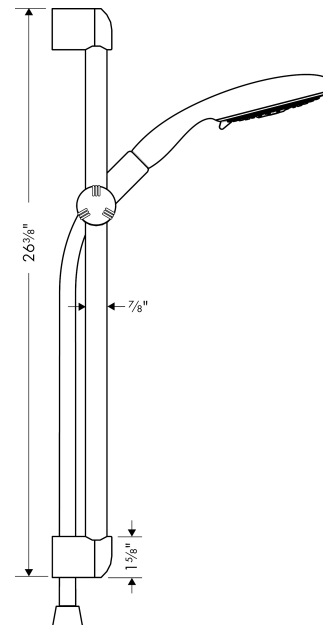

Raindance

Unica E Wallbar Set, 24"

Finishes : **chrome** Part no. : **04265000**

Description

Features

- Spray modes: BalanceAir, RainAir, WhirlAir
- Angle-adjustable holder pivots left and right, slides easily and locks in place
- Flow: 2.5 GPM

Comprised of

- Raindance E 120 AIR 3-Jet Handshower (#28507USA)
- Techniflex Hose, 63" (#28276USA)
- Unica E Wallbar, 24" (#06890USA)

Item details

Technology

Compliance

Product image

Scale drawing

Raindance

Unica E Wallbar Set, 24"

Finishes : **chrome** Part no. : **04265000**

Exploded drawing

Year of production: >01/09

Raindance

Unica E Wallbar Set, 24"

Finishes : **chrome** Part no. : **04265000**

Spare parts list

Year of production: >01/09

Pos.	Description	Part no.	Price	PU
1	cover	88534000	-	1
2	tile-matching-disk	96184000	-	1
3	support, assy	88590000	-	1
4	shower hose 1,60 m	28276003	-	1
5	handshower	28507001	-	1