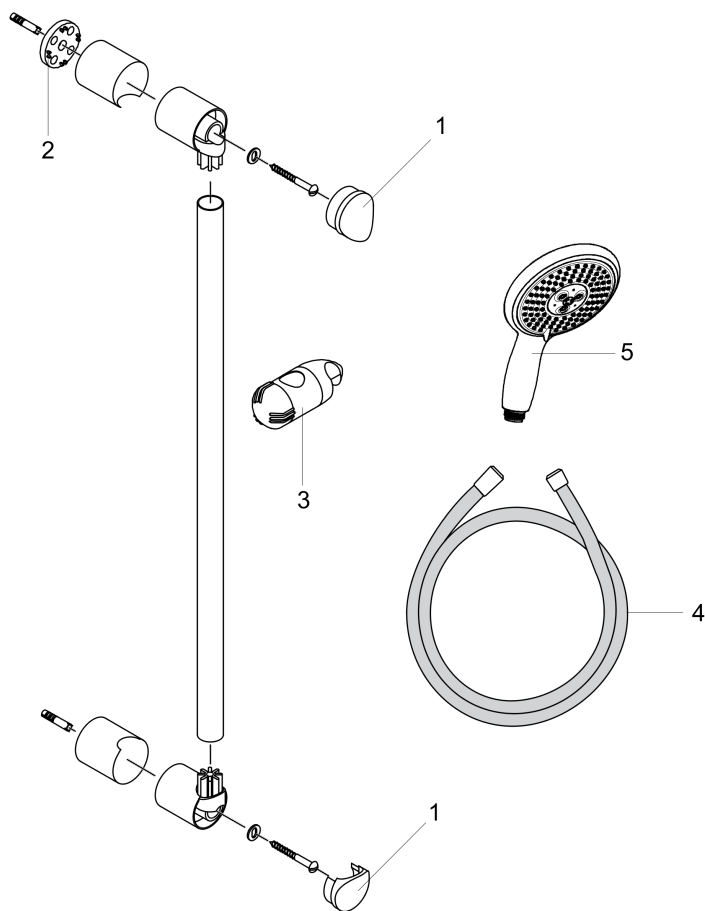

Raindance

Unica E Wallbar Set, 24"

Finishes : **chrome** Part no. : **04265000**

Description

Features

- Spray modes: BalanceAir, RainAir, WhirlAir
- Angle-adjustable holder pivots left and right, slides easily and locks in place
- Flow: 2.5 GPM

Comprised of

- Raindance E 120 AIR 3-Jet Handshower (#28507USA)
- Techniflex Hose, 63" (#28276USA)
- Unica E Wallbar, 24" (#06890USA)

Item details

Technology

Compliance

Product image

Scale drawing

Raindance

Unica E Wallbar Set, 24"

Finishes : **chrome** Part no. : **04265000**

Exploded drawing

Year of production: >01/09

Raindance

Unica E Wallbar Set, 24"

Finishes : **chrome** Part no. : **04265000**

Spare parts list

Year of production: >01/09

Pos.	Description	Part no.	Price	PU
1	cover	88534000	-	1
2	tile-matching-disk	96184000	-	1
3	support, assy	88590000	-	1
4	shower hose 1,60 m	28276003	-	1
5	handshower	28507001	-	1