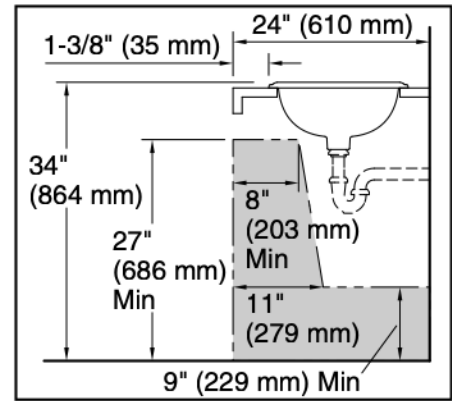

Cimarron®
Drop-in Bathroom Sink
K-2351-1

Features

- Single faucet hole.
- Overflow drain.
- Coordinates with other products in the Cimarron collection.

Material

- Vitreous china.

Installation

- Drop-in.

Recommended Products/Accessories

Recommended ADA Installation

Technical Information

All product dimensions are nominal.

Bowl configuration:	Single
Installation:	Drop-in
Bowl area (Only):	Length: 20-3/8" (518 mm) Width: 11-1/2" (292 mm) Water depth: 3-5/8" (92 mm)
Number of deck holes:	1
Faucet hole(s):	1-3/8" (35 mm)
Drain hole:	1-3/4" (44 mm)
Template:	1017302-7, required, included