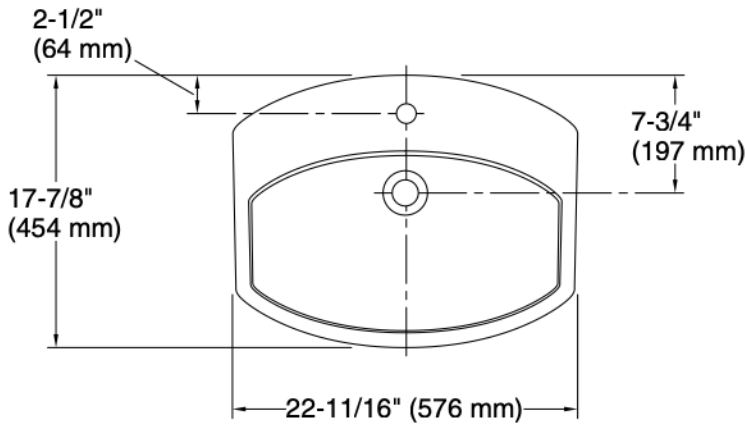

Cimarron®
Drop-in Bathroom Sink
K-2351-1

Features

- Single faucet hole.
- Overflow drain.
- Coordinates with other products in the Cimarron collection.

Material

- Vitreous china.

Installation

- Drop-in.

Recommended Products/Accessories

Recommended ADA Installation

Technical Information

All product dimensions are nominal.

Bowl configuration:	Single
Installation:	Drop-in
Bowl area (Only):	Length: 20-3/8" (518 mm) Width: 11-1/2" (292 mm) Water depth: 3-5/8" (92 mm)
Number of deck holes:	1
Faucet hole(s):	1-3/8" (35 mm)
Drain hole:	1-3/4" (44 mm)
Template:	1017302-7, required, included