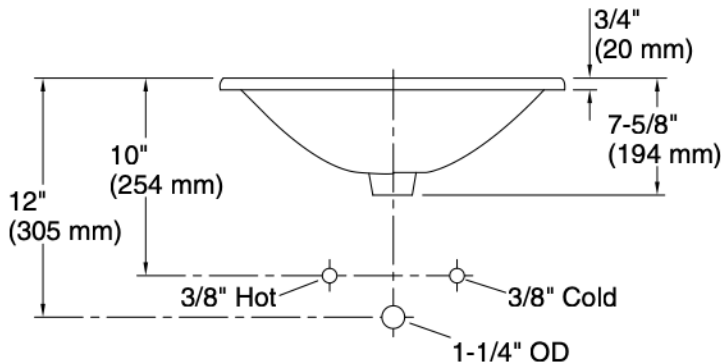

Cimarron®
Drop-in Bathroom Sink
K-2351-1

Features

- Single faucet hole.
- Overflow drain.
- Coordinates with other products in the Cimarron collection.

Material

- Vitreous china.

Installation

- Drop-in.

Recommended Products/Accessories

Recommended ADA Installation

Technical Information

All product dimensions are nominal.

Bowl configuration:	Single
Installation:	Drop-in
Bowl area (Only):	Length: 20-3/8" (518 mm) Width: 11-1/2" (292 mm) Water depth: 3-5/8" (92 mm)
Number of deck holes:	1
Faucet hole(s):	1-3/8" (35 mm)
Drain hole:	1-3/4" (44 mm)
Template:	1017302-7, required, included