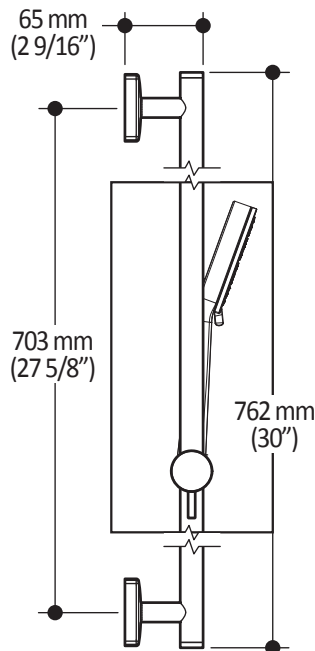

Important: Dimensions are approximated and are subject to changes. Please refer to the installation instructions.

ONCE UPON A TIME...WATER®

1355, 2nd Street, Industrial Park
Sainte-Marie (Québec)
Canada G6E 1G9

T 418-387-9090
1-877-GO-KALIA (1-87- 465-2542)
F 418 387-9089

KaliaStyle.com