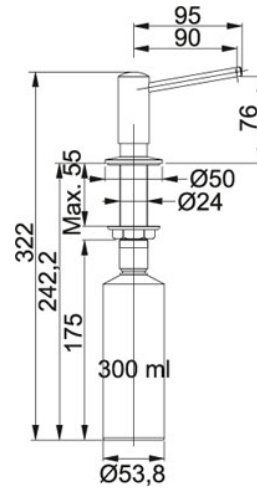

# Soap dispenser Chrome | 119.0150.262

FAMILY : Kitchen solutions | SERIE : Soap dispenser | MODEL : Soap dispenser | FINISH : Chrome | INSTALLATION TYPE : Faucet | INSTALLATION TYPE : Other | STYLE : Contemporary | INSTALLATION TYPE : Kitchen solutions

## TECHNICAL DATA

Remarks FKS	Require 1 1/8" Hole
Version	Soapdispenser