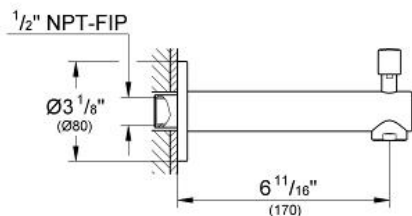

CONCETTO
Tub Spout
MODEL # 13275001

Pure Freude
an Wasser

GROHE

ADA

Product Description:
CONCETTO
Tub Spout

Standard Specification:

- Wall mount
- GROHE StarLight chrome finish
- Flow control
- Automatic diverter: bath/shower
- 1/2" (13 mm) NPT Male Threads
- 6 11/16" (170 mm) spout reach