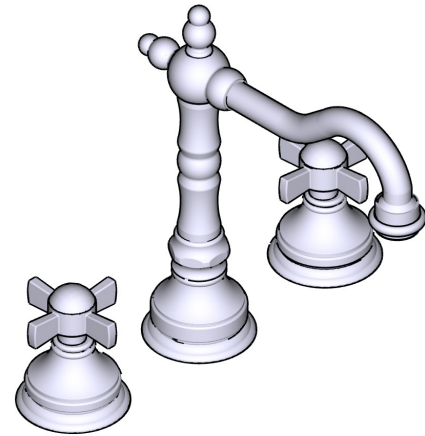

DESCRIPTION

- Ceramic cartridge
- 3/8" speedway compression
- Push drain

FLOW

- 4.5 L/min, 1.2 gpm (US) 60psi *
- 1.9 L/min, 0.5 gpm (US) 60psi (RT08X-05)
- *EPA certification applicable to the indicated model only*

Retro

8" Lavatory Faucet

MODELS: RT08X Series
 C: Chrome
 BN: Brushed Nickel (PVD)
 PN: Polished Nickel (PVD)

U.S.A.
 HOUSEOFROHL.COM
 1-800-777-9762

QUEBEC / MARITIMES / WESTERN CANADA
 QUÉBEC / MARITIMES / OUEST CANADIEN
 QUEBEC / MARITIMOS / CANADA OCCIDENTAL
 HOUSEOFROHL.CA
 1-866-473-8442