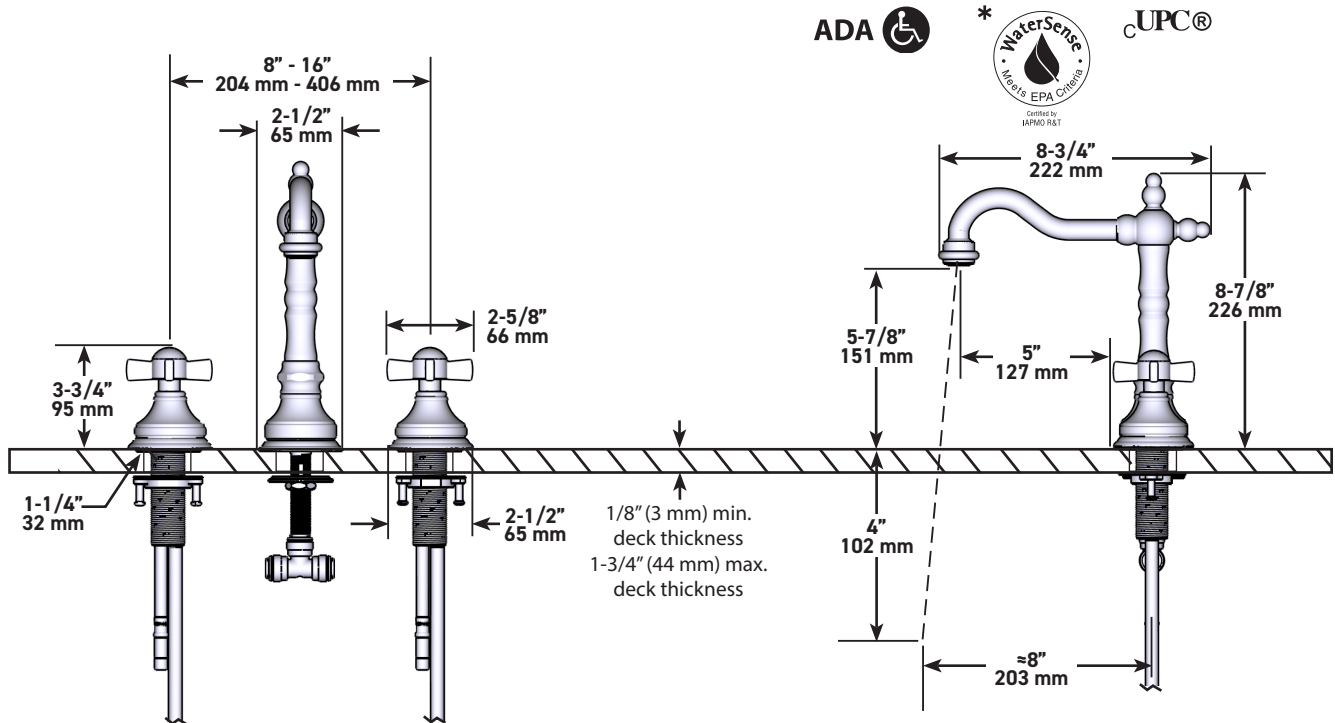

U.S.A.
HOUSEOFROHL.COM
1-800-777-9762

QUEBEC / MARITIMES / WESTERN CANADA
QUÉBEC / MARITIMES / OUEST CANADIEN
QUEBEC / MARITIMOS / CANADA OCCIDENTAL
HOUSEOFROHL.CA
1-866-473-8442

ONTARIO
HOUSEOFROHL.CA
1-888-287-5354

A DISTINCTIVE MEMBER OF THE HOUSE OF ROHL
UN MEMBRE DISTINCTIF DE HOUSE OF ROHL
MIEMBRO DISTINTIVO DE LA FAMILIA HOUSE OF ROHL